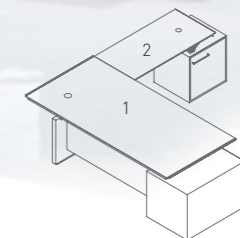

It has a floating look & gives a streamlined user experience that focuses on practicality and space. A desk to make an impression and make life easy.

1. Main Table: W 2100 x D 1000 x H 750mm  
W 2300 x D 1000 x H 750mm  
2. Extension: W 1400 x D 550 x H 750mm