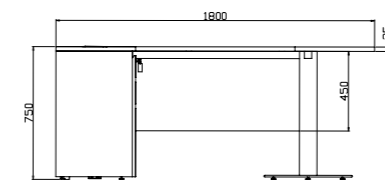

:18mm thickness PLT storage unit
with recessed handles & locks

Size: L 1200 x D 300 x H 300