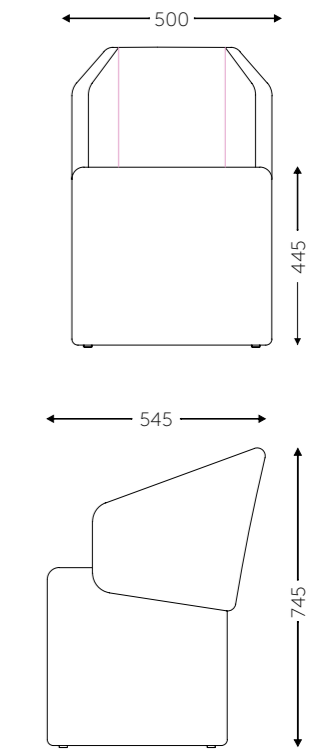

SOFT SEATING

Legs: Solid Wood