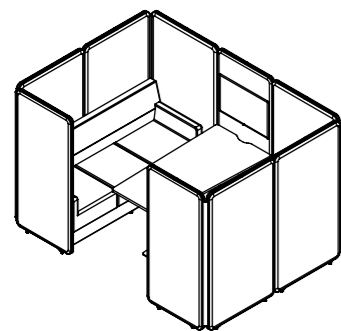

# DOCTOR'S LOUNGE

SOFT SEATING

Legs: Solid Wood

Arctic

Luna

Clara

Cora

Pod