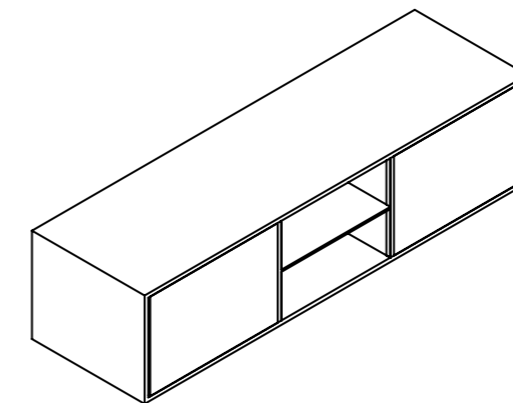

LHS & RHS

MT : L 1800 x D 750 x H 750
SS : L 1050 x D 450 x H 750

:18mm thickness PLT storage unit with recessed handles & locks

Size: L 1200 x D 300 x H 300