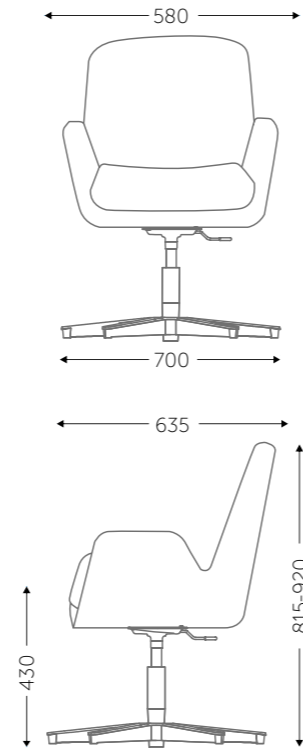

Note: Please share CAD Layout for the quotation

Nova

Gloria

Ella

Indigo

Portal

TECHNICAL DETAILS

Pod: L 2130 x W 900 x H 2130 mm  
Table: L 2010 x W 600 x H 1100 mm