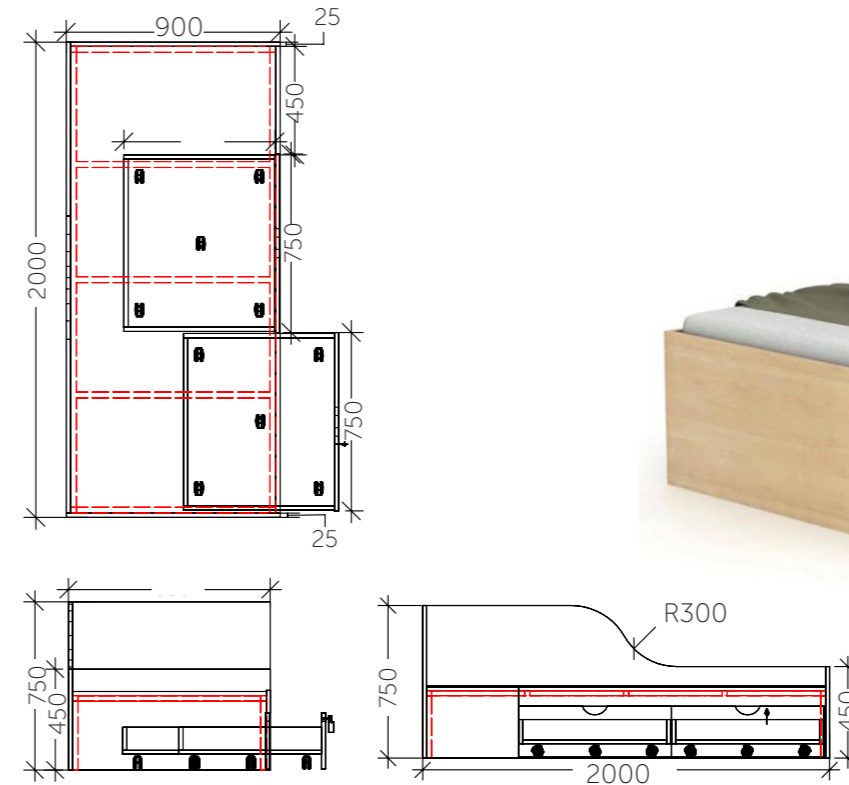

COMFORT BED