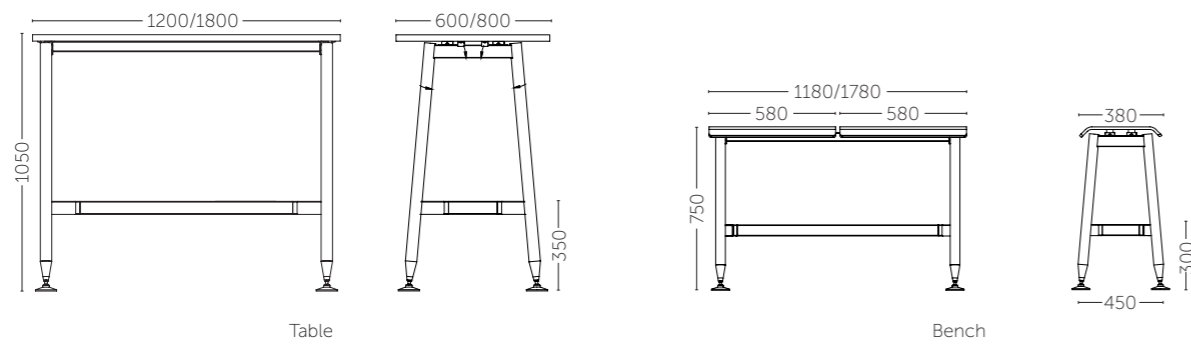

Table Top: PLB/BOILO HDHMR | Bench Top: Moulded Plywood with or without Cushion Seat | Legs: Metal Powder Coated