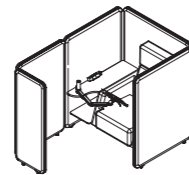

With Return Panel
(Without Screen)
L 1200 x W 1800 x H 1200 mm