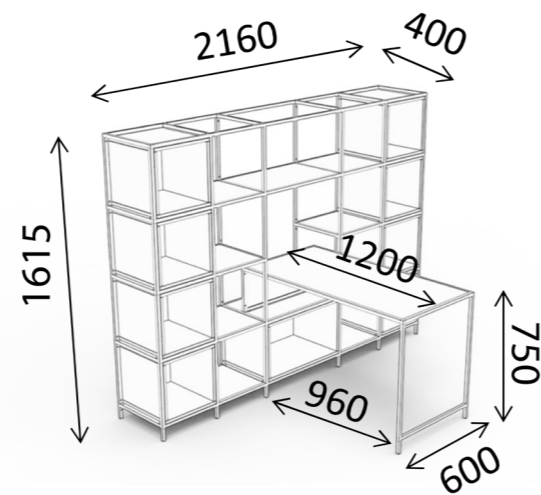

\* Length of first unit = 1095mm, Length of addon unit = 900mm

Book Rack

L : 1095/900mm  
D : 350mm  
H : 1975mm

Model 2

Display & Storage unit with Table  
L 2160 x D 400 x H 1615 mm

Journal Rack

L : 1500  
D : 400  
H : 2100mm