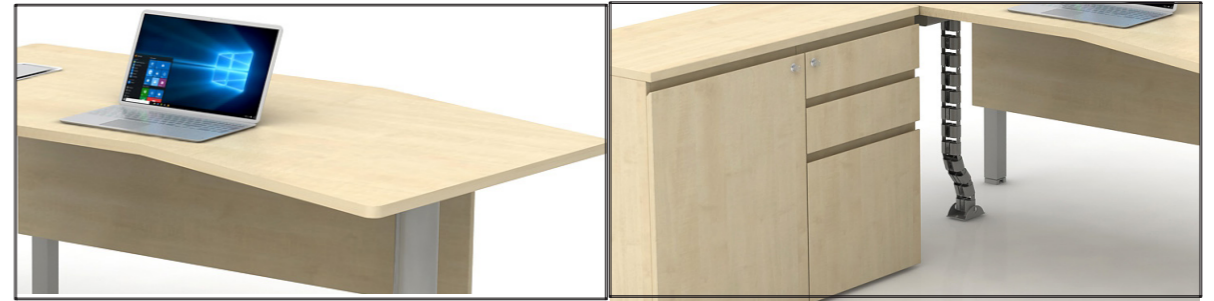

LHS & RHS

MT : L 1800 x D 750 x H 750
SS : L 1050 x D 450 x H 750

:18mm thickness PLT storage unit with recessed handles & locks

Size: L 1200 x D 300 x H 300