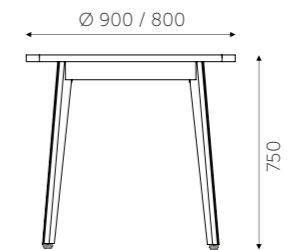

Chair: Leaf Wooden Legs

	PLB Colours Thansau Maple White	Boilo HDHMR Colours Ice Beech Everest White Gothic Grey	
	1800x900	1500x800	1200x800

Table Top: PLB / Boilo HDHMR | Legs: Solid Wood

Table Top Colours

- Thansau Maple
- White