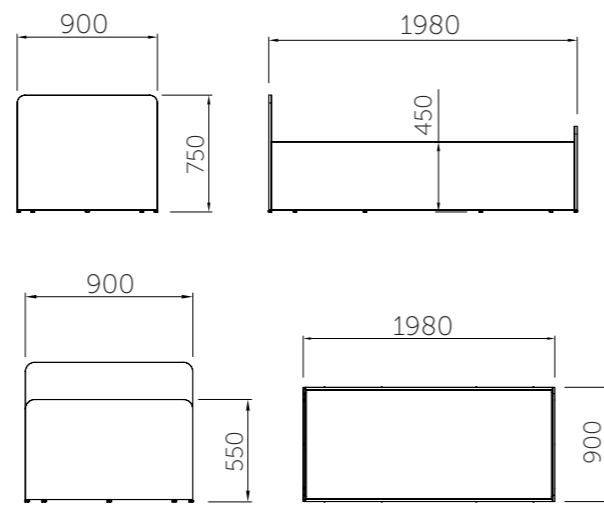

COMPACT BED