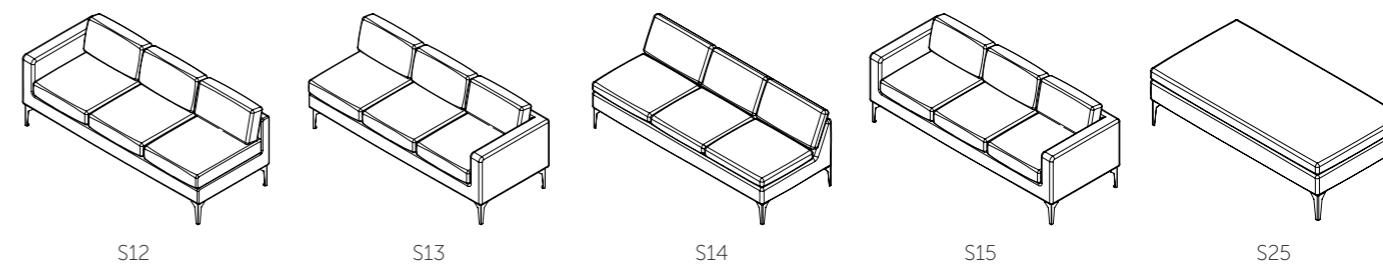

Display Planter unit  
L 2500 x D 400 x H 1975 mm

Model 2

Display Planter unit  
L 1430 x D 300 x H 1155 mm

Model 3

Display & library unit with reading space  
L 2100 x D 450 x H 1815 mm

Model 4

Storage unit  
L 900 x D 400 x H 1775 mm

Single Seater

Two Seater

Two & Half Seater

Three Seater

Three & Half Seater

TECHNICAL DETAILS

S1: L 725 x D 790 x H 790  
 S2: L 725 x D 790 x H 790  
 S3: L 600 x D 790 x H 790  
 S4: L 1200 x D 790 x H 790  
 S5: L 600 x D 550 x H 450  
 S6: L 1200 x D 550 x H 450  
 S7: L 790 x D 790 x H 790

S8: L 850 x D 790 x H 790  
 S9: L 1450 x D 790 x H 790  
 S10: L 1325 x D 790 x H 790  
 S11: L 1325 x D 790 x H 790  
 S12: L 1925 x D 790 x H 790  
 S13: L 1925 x D 790 x H 790  
 S14: L 1800 x D 790 x H 790