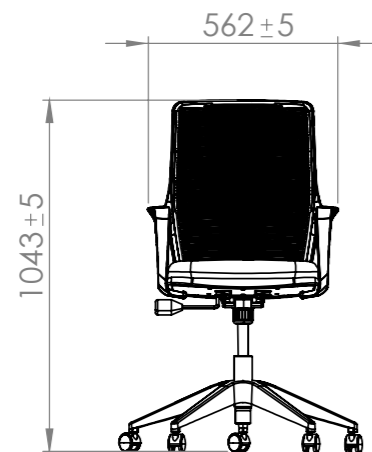

Forum Class