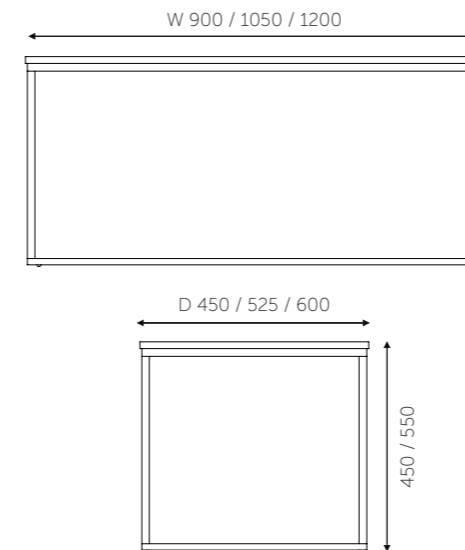

Table Top: PLB, Stained Rubber Wood & Boilo HDHMR (for cafeteria use)

HARMONY
METAL LEGS

PLB Colours	Boilo HDHMR Colours	Stained Rubber Wood Colours	Powder Coating Colours
Thansau Maple	Ice Beech	Walnut	Black
White	Everest White	Natural	Dark Grey
	Gothic Grey		Moon Light Grey