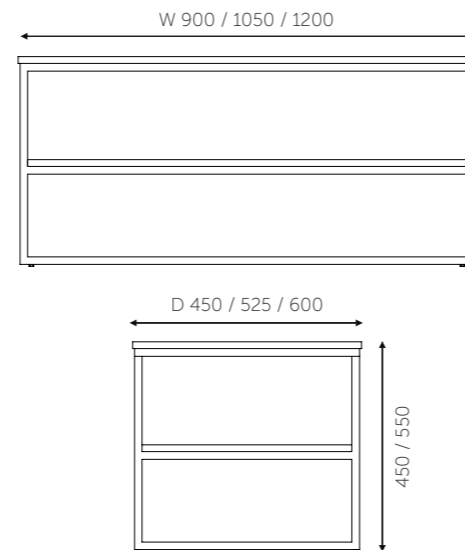

Table Top: PLB, Stained Rubber Wood & Boilo HDHMR (for cafeteria use)

REGAL
METAL LEGS

PLB Colours	Boilo HDHMR Colours	Stained Rubber Wood Colours	Powder Coating Colours
Thansau Maple	Ice Beech	Walnut	Black
White	Everest White		Dark Grey
	Gothic Grey		Moon Light Grey