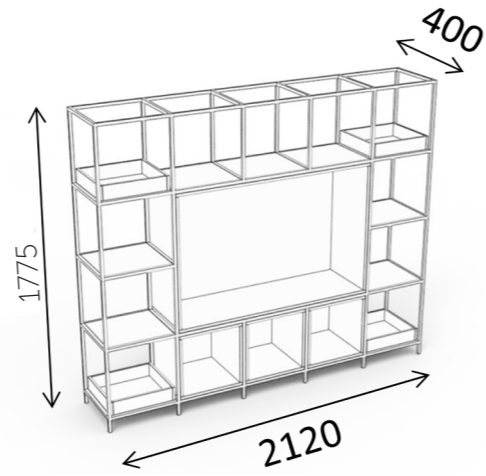

# LIBRARY

Flora

Legs: Metal Powder Coated

Wing

Costa

Olivia

Model 1

Display, Planter with TV Unit  
L 2120 x D 400 x H 1775 mm