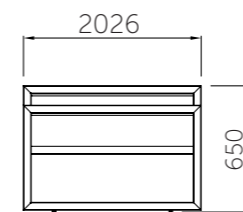

COMFORT BED

- POWDER COATING
- Silver Grey
   Dark Grey
   Feather White
   Moon Light Grey
- Silver Grey
   Everest White
   Thansau Maple
   Highland Pine
- LAMINATE