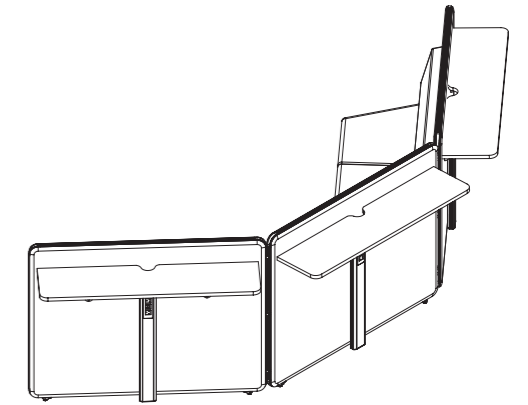

The Arena is a spectacle of ergonomic design and provides multi functionality. Employees have the option of using it not only for collaboration but also individual focused work. There are desk spaces fitted on to the back of the Arena which makes it an additional work area. With electrical supplies for charging devices and Ethernet ports for internet connectivity, the Arena is a complete office furniture design that can help catalyze collaboration and grow employee productivity.

6+6 SEATER ARENA