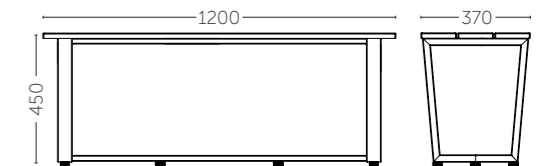

Bench

Rubber Wood Colours

Walnut

Powder Coating Colours

Black

Dark Grey

Moon Light Grey