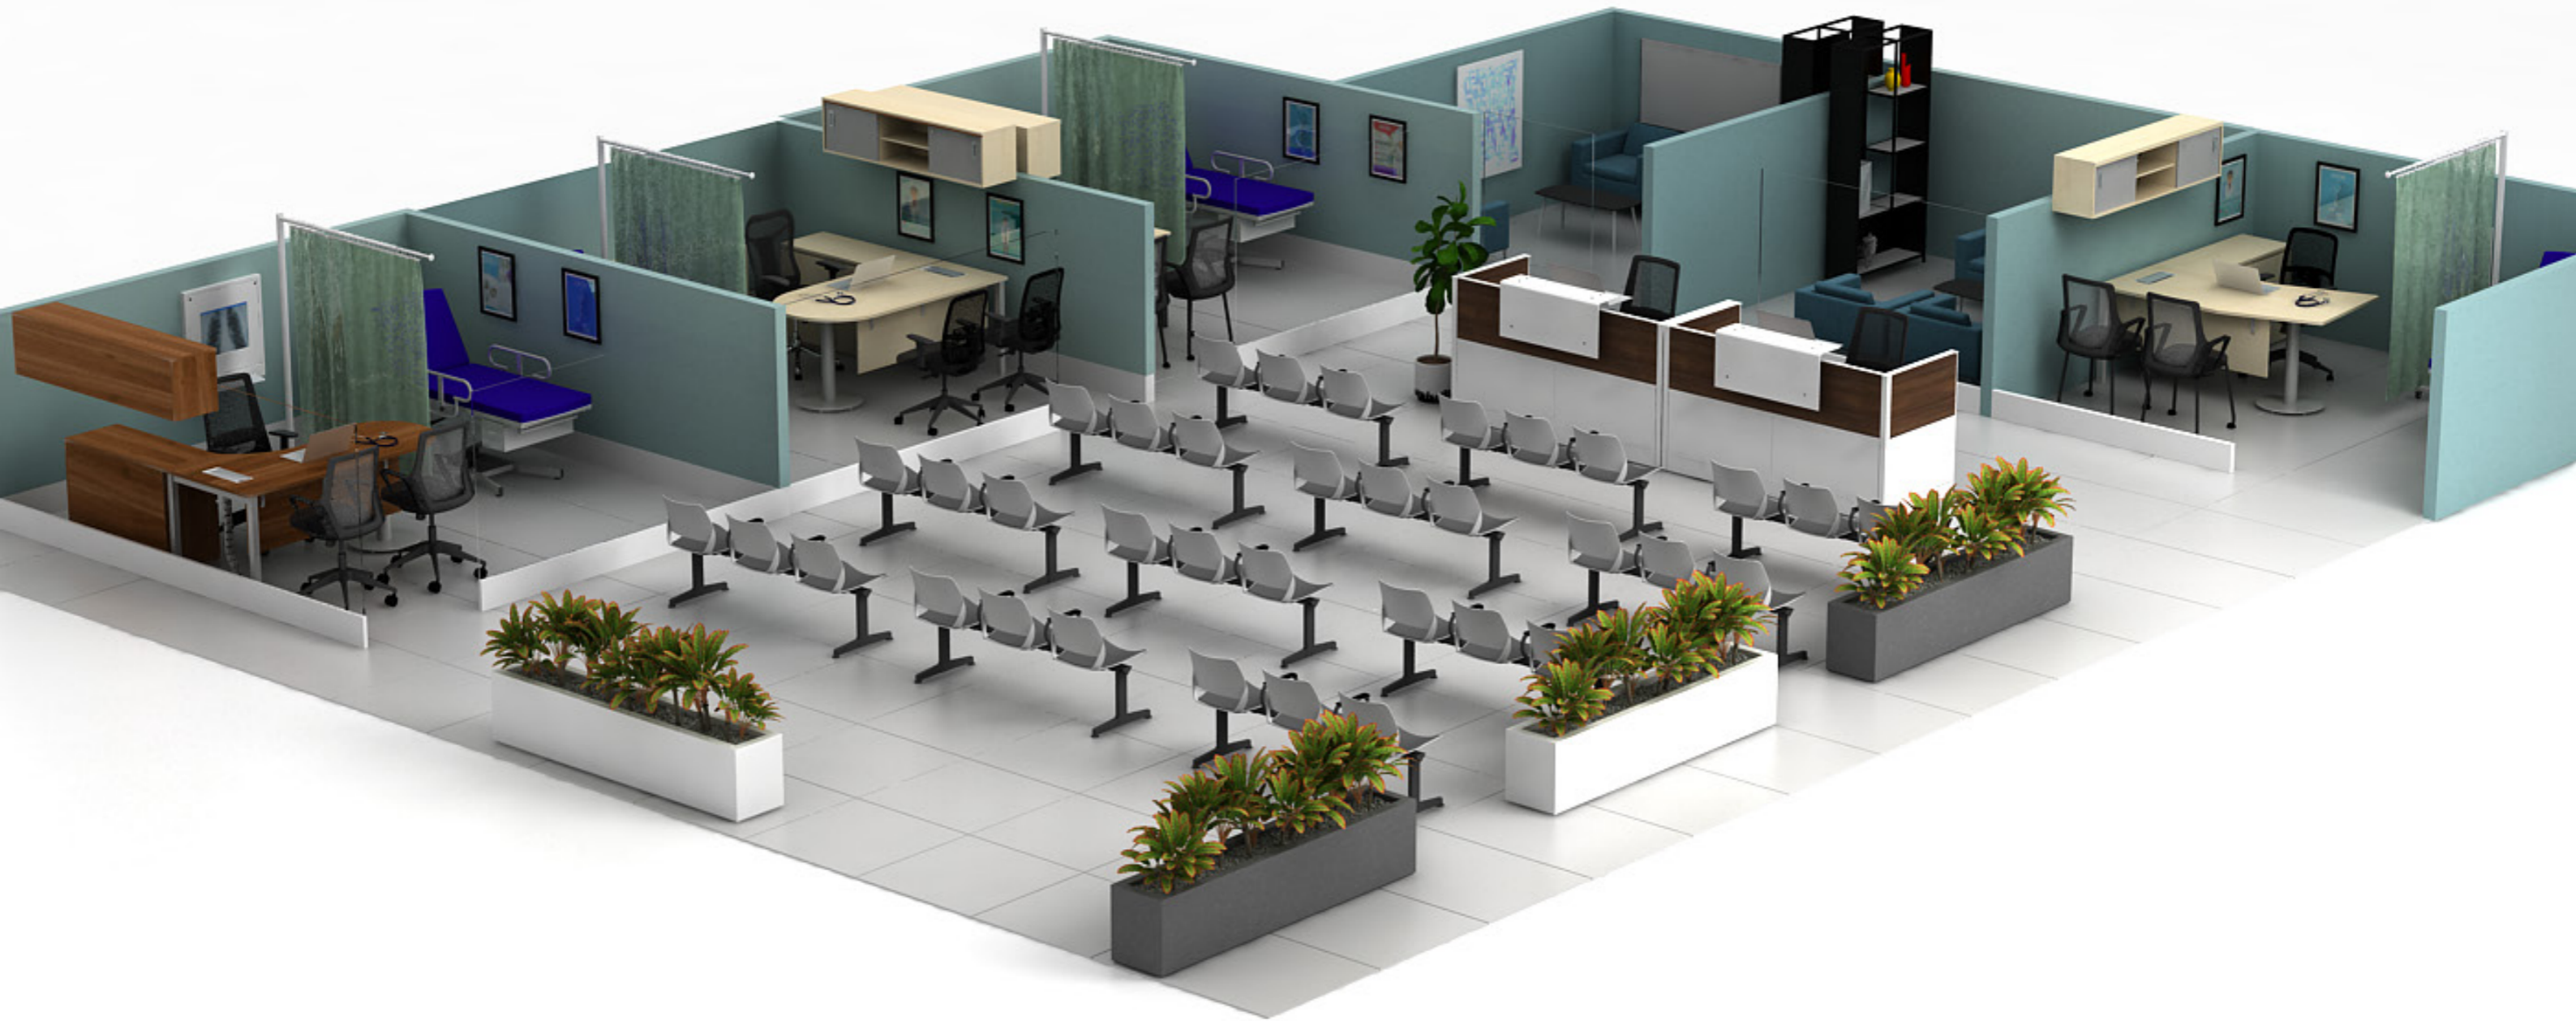

DOCTOR'S ROOM & OBSERVATION SET-UP