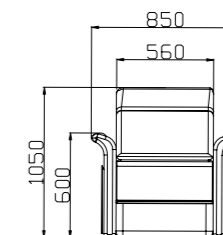

Library cum display unit  
L 3780 x D 450 x H 1035 mm

Line Diagrams

Top view

Isometric view

Top view

Isometric view

Front view

Side view