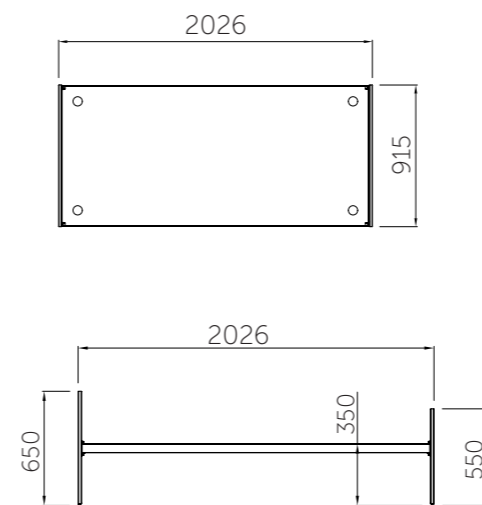

COMFORT BED

- POWDER COATING
- Silver Grey
   Dark Grey
   Feather White
   Moon Light Grey
- Silver Grey
   Everest White
   Thansau Maple
   Highland Pine
- LAMINATE