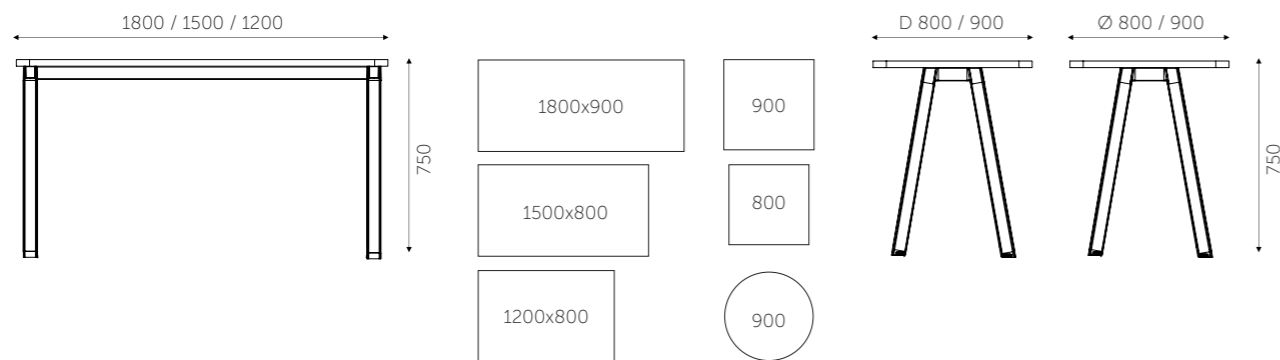

Boilo HDHMR Colours

- Ice Beech
- Everest White
- Gothic Grey

Table Top Colours

- Thansau Maple
- White

- 900
- 800

Metal Powder Coating Colours

- Moon Light Grey
- Ivory
- White
- Black
- Dark Grey
- Silver Grey