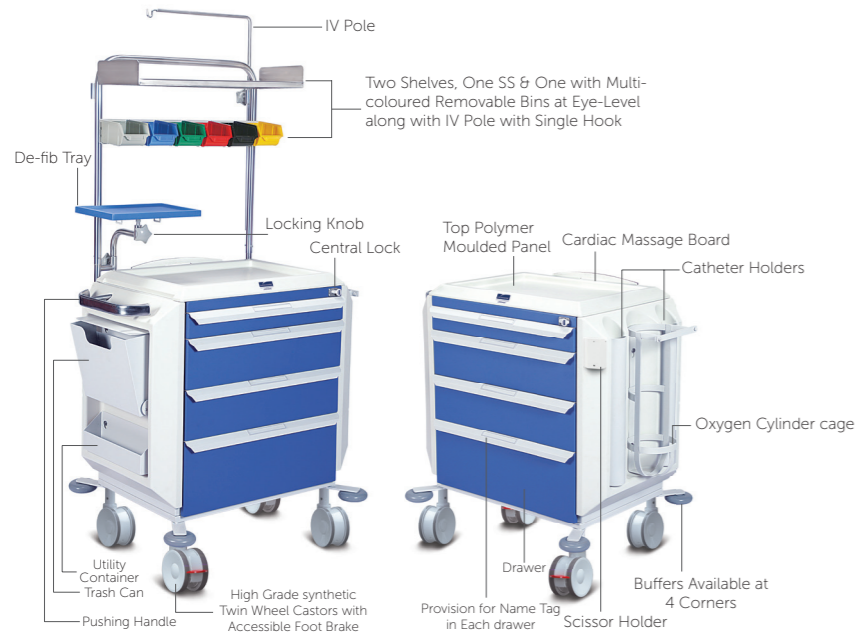

9004A Modular Crash Cart
L 1020 mm x W 680 mm x H 1645 mm