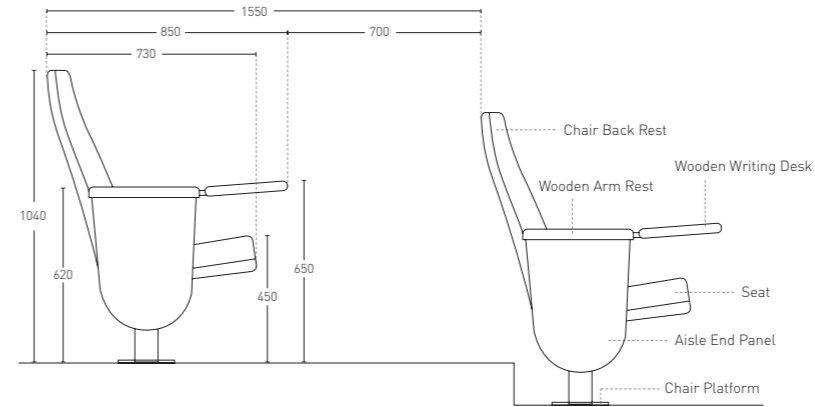

- Moulded PU foam of 48 to 52 density.
- PPCP tray for seat & Back.
- Wooden Armrest with foldable writing tablet
- Individual seat numbering for easy traceability.
- Row plate & Aisle light for easy tracing.
- Tip up Seat with Fix Back and Push Back