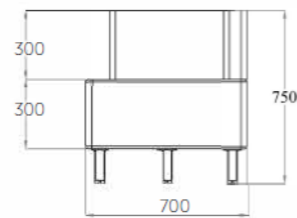

Attender's Couch with Centre Table