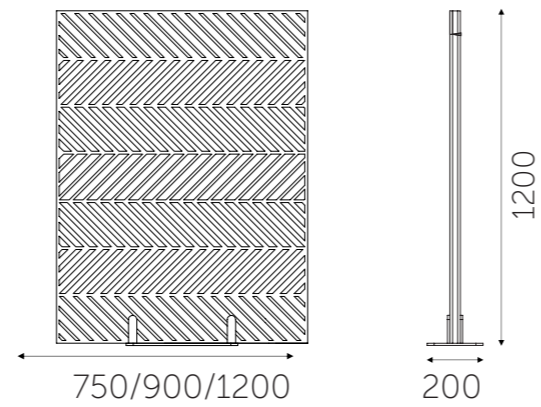

PARTITION SCREEN

TABLE

Available with and without Castors

Laser Cut Pet Screen