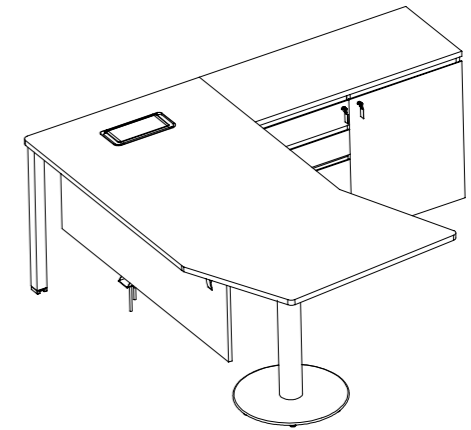

# DOCTOR'S ROOM & OBSERVATION SET-UP

LHS & RHS

MT : L 1800 x D 900 x H 750  
 SS : L 1050 x D 450 x H 750

:18mm thickness PLT storage unit  
 with recessed handles & locks

Size: L 1200 x D 300 x H 300

LHS & RHS