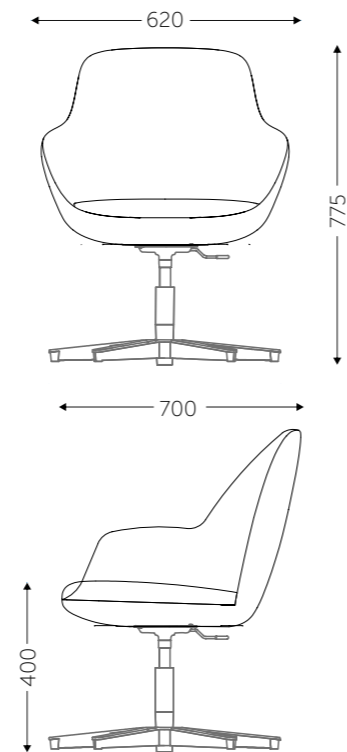

Note: Please share CAD Layout for the quotation

Nova

Gloria

Ella

Indigo

Portal

TECHNICAL DETAILS

Pod: L 2130 x W 900 x H 2130 mm  
Table: L 2010 x W 600 x H 1100 mm