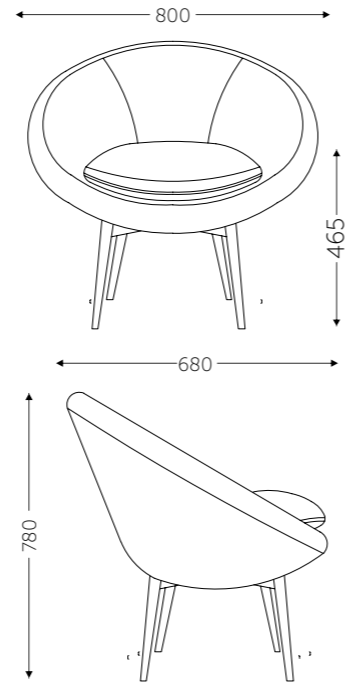

# STORAGE

E-CT  
W 2400 x D 1200 x H 750

E-CT W 3600 x D 1200 x H 750  
10-12 Seater

E-CT W 4800 x D 1200 x H 750  
14-16 Seater

Edge

Laptop Table

# DOCTOR'S LOUNGE

SOFT SEATING

Legs: Solid Wood

Arctic

Luna

Clara

Cora

Pod