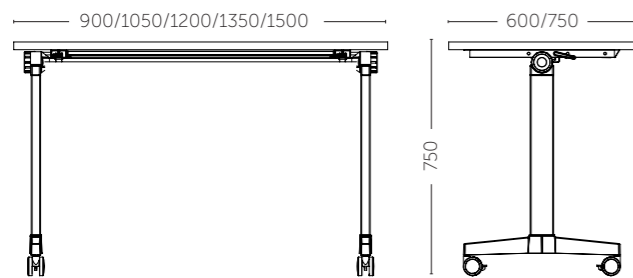

# TRAINING AREA

TRAINEE TABLE

Sirius

Orion

HEIGHT ADJUSTABLE TABLE

Tables Dimensions: W 1500 x D 750mm  
Height Range: 680 - 1230mm

Speed: 33mm/s  
Max. Load Capacity: 90kg

ELEVATE