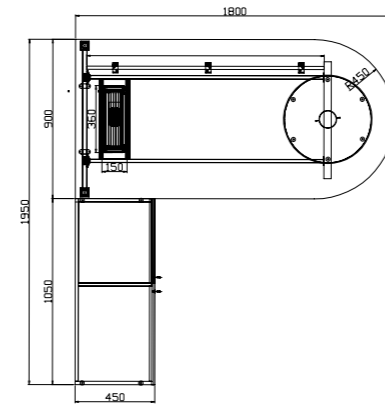

:18mm thickness PLT storage unit
with recessed handles & locks

Size: L 1200 x D 300 x H 300