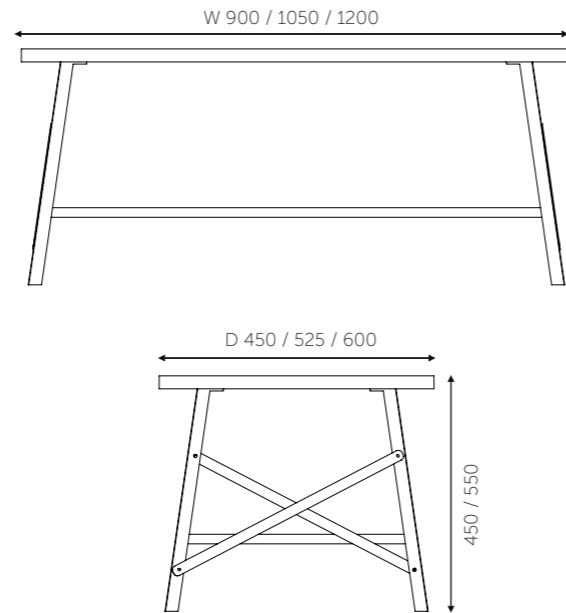

MAJESTIC
METAL LEGS