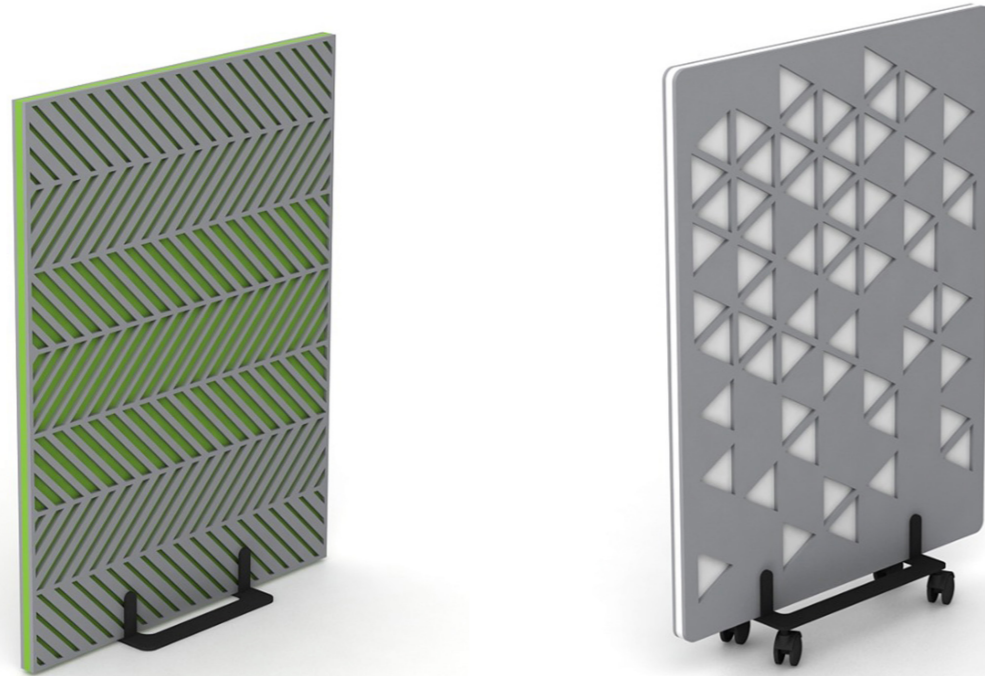

PARTITION SCREEN

Size: L 750,L 900,L 1200 x H 1200