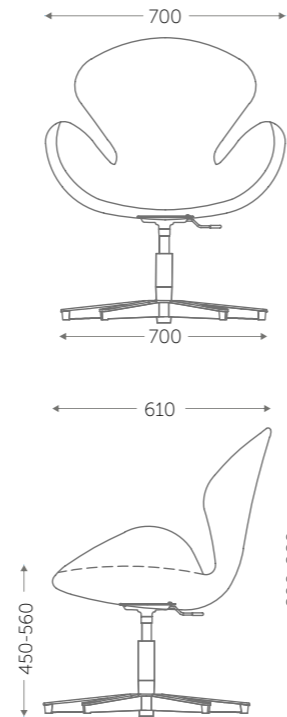

Legs: Metal Powder Coated

Wing

Olivia