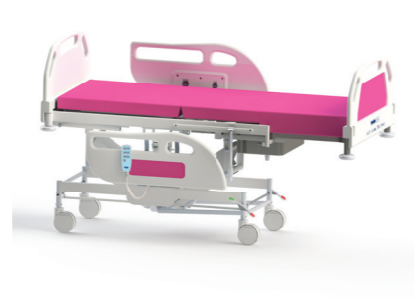

Minimum Height

Maximum Height

Pelvic Tilt

Trendelenburg

Reverse Trendelenburg

Disclaimer: \* ±10 mm Engineering variation.

1502A Obstetric Labour Table (Fully SS)  
L 1880 mm x W 910 mm x H 800 mm

1504A Obstetric Labour Table (MS & with SS Top)  
L 1880 mm x W 910 mm x H 800 mm