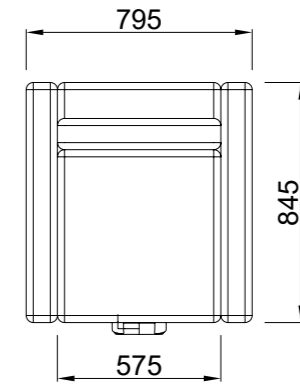

Sofa Cum Bed