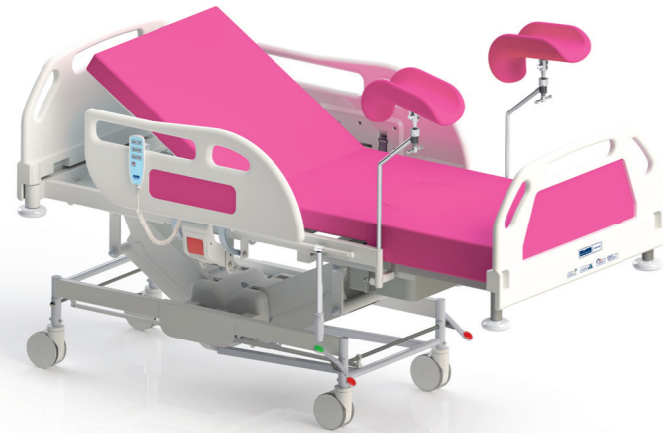

1512 Motorized LDRP Bed
L 2160 mm x W 1010 mm x H (520 mm – 890 mm)