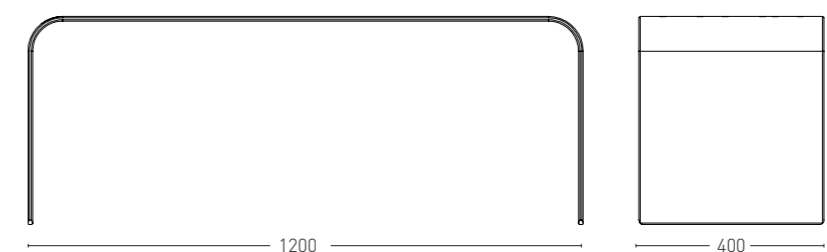

Curve Benches

Rectangle Benches