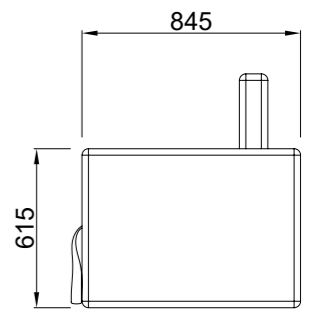

Sofa Cum Bed