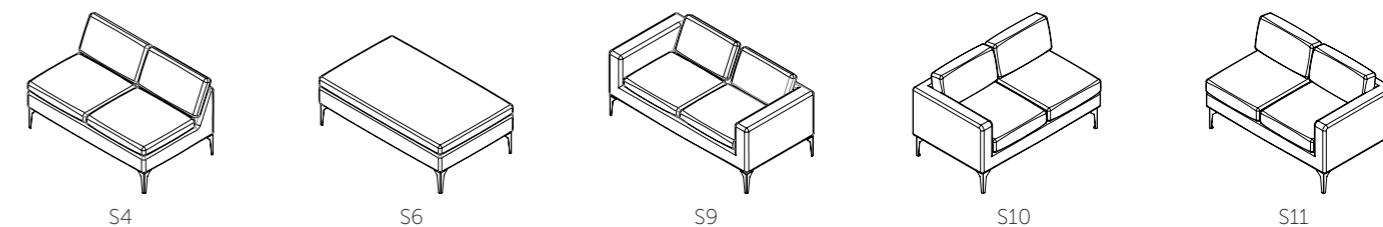

Display Planter unit  
L 2500 x D 400 x H 1975 mm

Model 2

Display Planter unit  
L 1430 x D 300 x H 1155 mm

Model 3

Display & library unit with reading space  
L 2100 x D 450 x H 1815 mm

Model 4

Storage unit  
L 900 x D 400 x H 1775 mm

Single Seater

Two Seater

Two & Half Seater

Three Seater

Three & Half Seater

TECHNICAL DETAILS

S1: L 725 x D 790 x H 790  
 S2: L 725 x D 790 x H 790  
 S3: L 600 x D 790 x H 790  
 S4: L 1200 x D 790 x H 790  
 S5: L 600 x D 550 x H 450  
 S6: L 1200 x D 550 x H 450  
 S7: L 790 x D 790 x H 790