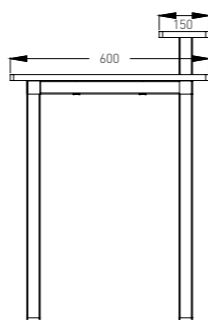

Laptop Table