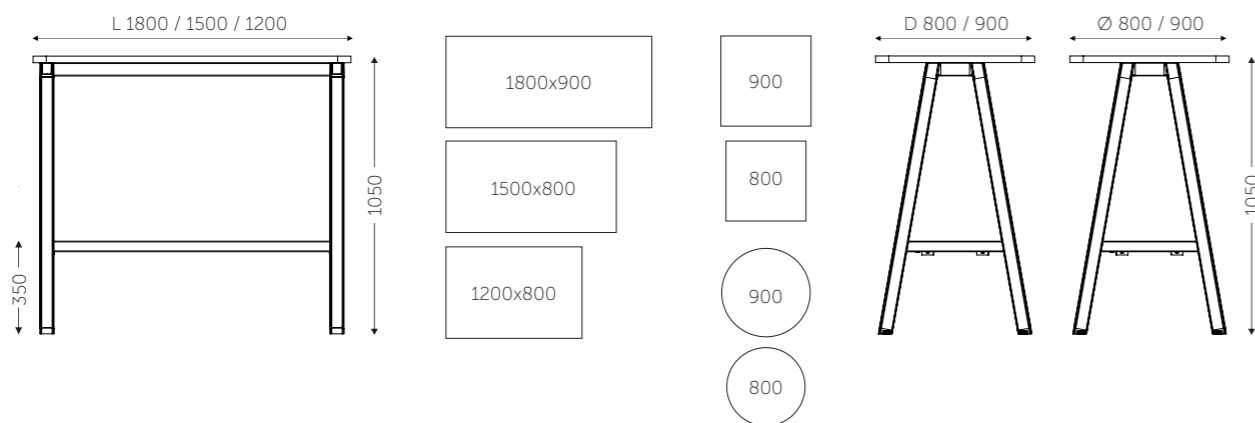

Boilo HDHMR Colours

- Ice Beech
- Everest White
- Gothic Grey

Table Top Colours

- Thansau Maple
- White

Metal Powder Coating Colours

- Moon Light Grey
- Ivory
- White
- Black
- Dark Grey
- Silver Grey