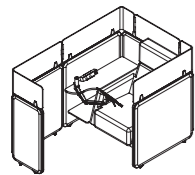

TECHNICAL DETAILS

With Return Panel
(With Screen)
L 1200 x W 1800 x H 1200 mm