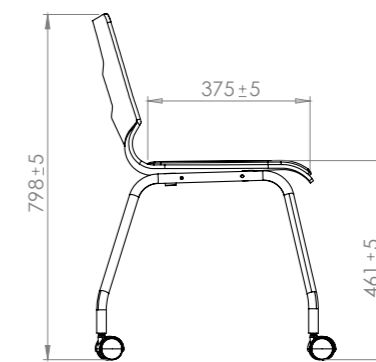

S22: L 2225 x D 790 x H 790  
 S23: L 2225 x D 790 x H 790  
 S24: L 1500 x D 550 x H 450  
 S25: L 1800 x D 550 x H 450  
 S26: L 2100 x D 550 x H 450  
 Legs: Metal Powder Coated

TECHNICAL DETAILS

Single Seater  
L 700 x D 725 x H 860

1040AR Lightweight Aluminium Wheelchair with 30° Reclining Backrest  
L 1010 mm x W 660 mm x H 940 mm

Disclaimer: \*  $\pm 10$  mm Engineering variation.

Disclaimer: \*  $\pm 10$  mm Engineering variation.

1033A MS Rigid Wheelchair with Cushioned Seat and Back  
L 1120 mm x W 680 mm x H 950 mm

Disclaimer: \*  $\pm 10$  mm Engineering variation.

1710N AstirO NXT Columnar E and R Trolley  
 Height-Adjustable with Hydraulic Pump and Gas Spring-Assisted Backrest  
 L 2060 mm x W 870 mm x H (630 mm - 950 mm)

Leaf Four Legs with Castors

Smart with Cushion

Leaf with C Legs

Leaf 4 legs

Leaf Revolving

Leaf without Cushion

Leaf Grouted

InterLocking