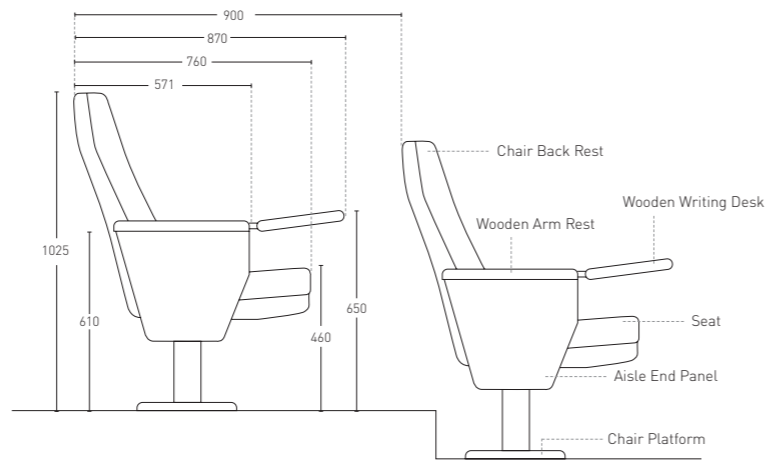

# AUDITORIUM

VENUS

TECHNICAL DETAILS

- Moulded PU foam of 48 to 52 density.
- Skinned integral armrest with foldable writing pad.
- Individual seat numbering for easy traceability.
- Row plate & Aisle light for easy tracing.
- Side ply 6 mm with fabric upholster.
- Tip up Seat with Fixed Back and Push Back