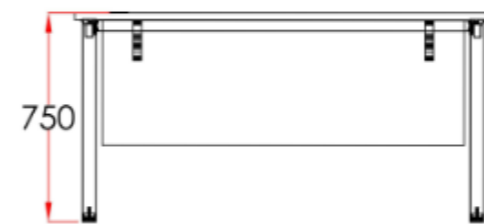

LAMINATE

- Silver Grey
- Thansau Maple
- Everest White
- Highland Pine