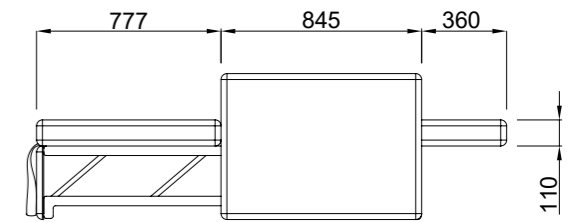

Sofa Cum Bed