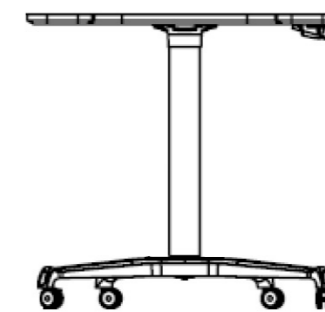

# TRAINING AREA

TRAINEE TABLE

Sirius

Orion

HEIGHT ADJUSTABLE TABLE

Tables Dimensions: W 1500 x D 750mm  
Height Range: 680 - 1230mm

Speed: 33mm/s  
Max. Load Capacity: 90kg

ELEVATE

Pneumatic Height Adjustable  
Capacity: Dynamic Load upto 8kg  
Static Load upto 50kg  
Height Range: 750 to 1150mm  
W 800mm x D 600mm x H 750-1150mm

TV Space + Marker Board + Storage  
 Marker Board: L 1500 / 1200 x H 900 | Storage: L 1500 / 1200 x D 300 x H 300  
 L 1560 x D 560 x H 1800mm (for 65" T.V) | L 1260 x D 560 x H 1800mm (for 50" T.V)