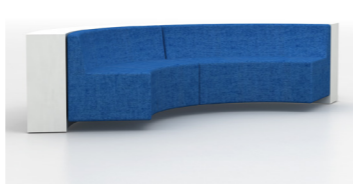

CURVE LIBRARY