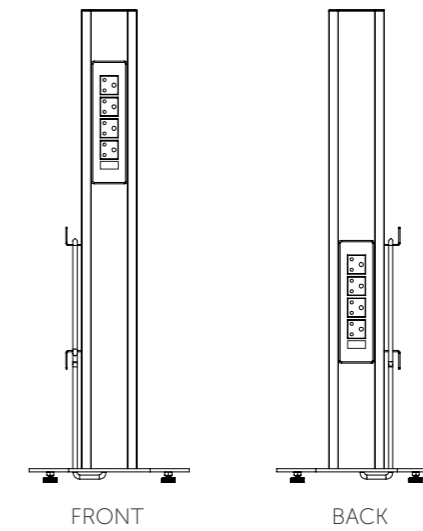

Laser Cut Pet Screen

L 500 x D 400 x H 675 mm

Laptop Table

Clara: With Round Table

Artic: Aluminium Based With Verve Glass Table

Without Castors

With Castors

1 + 1 Switch Plate, 4 Power Sockets in each Plate  
L 305 x D 197 x H 900 mm