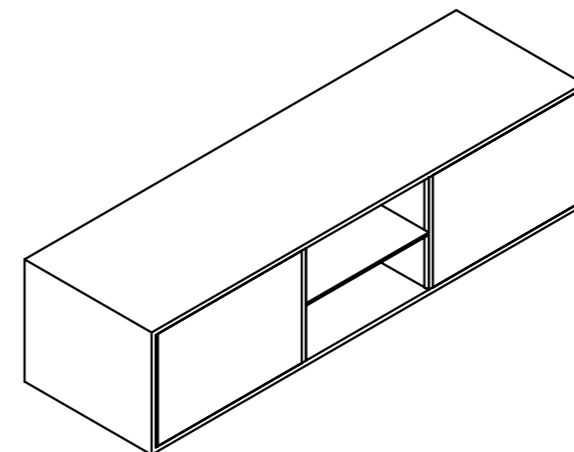

LHS & RHS

MT : L 1800 x D 900 x H 750
SS : L 1050 x D 450 x H 750

:18mm thickness PLT storage unit
with recessed handles & locks

Size: L 1200 x D 300 x H 300