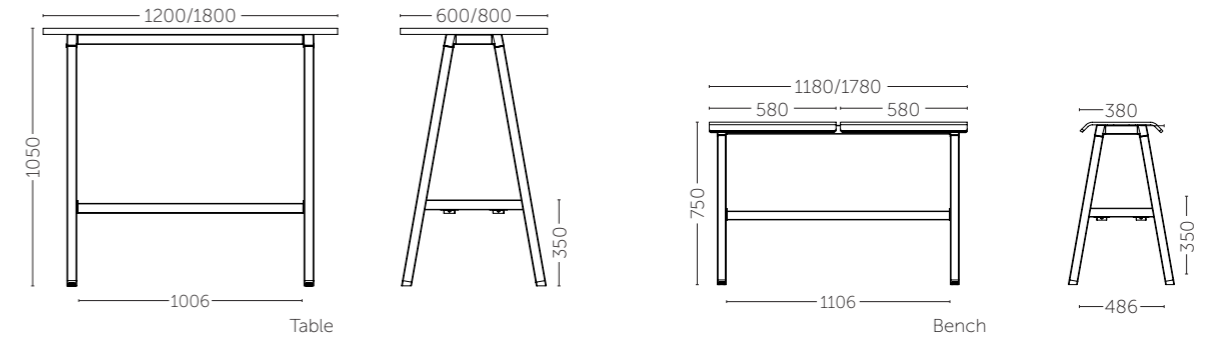

Table Top: PLB/BOILO HDHMR | Bench Top: Moulded Plywood with or without Cushion Seat | Legs: Metal Powder Coated