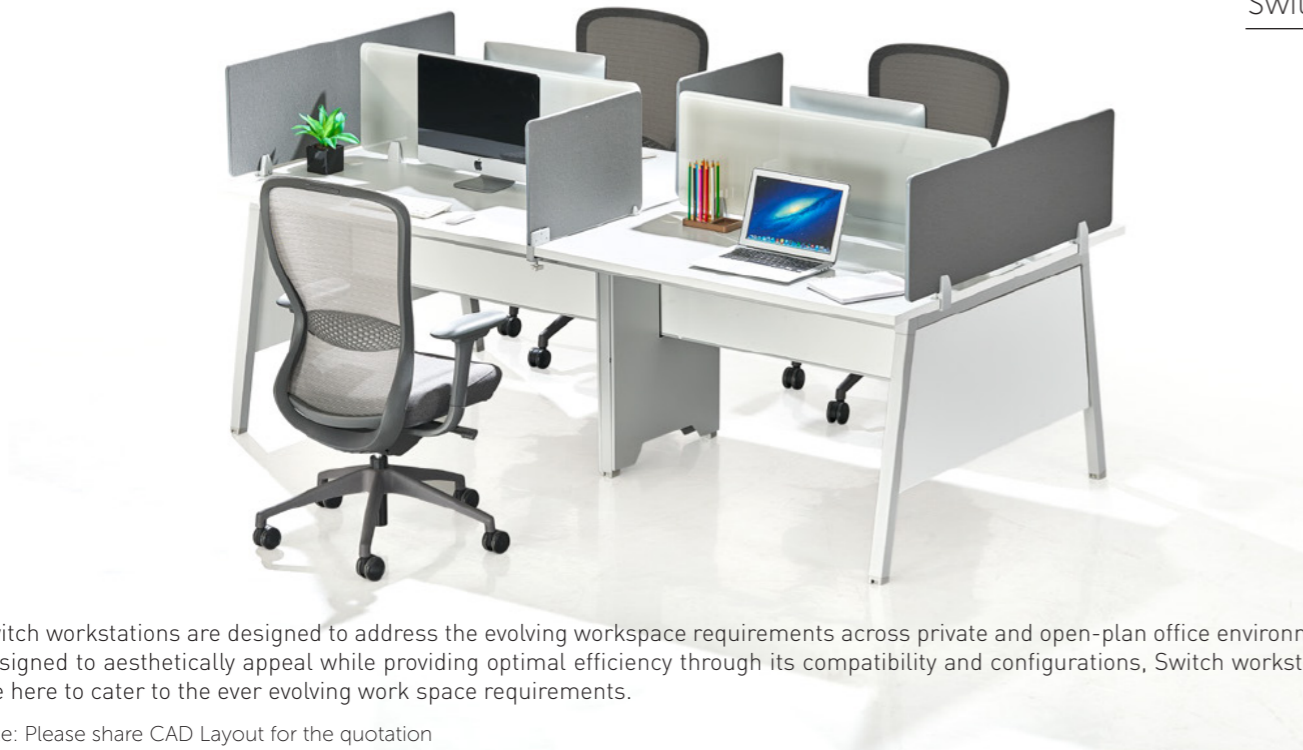

Switch workstations are designed to address the evolving workspace requirements across private and open-plan office environments. Designed to aesthetically appeal while providing optimal efficiency through its compatibility and configurations, Switch workstations are here to cater to the ever evolving work space requirements.

Note: Please share CAD Layout for the quotation