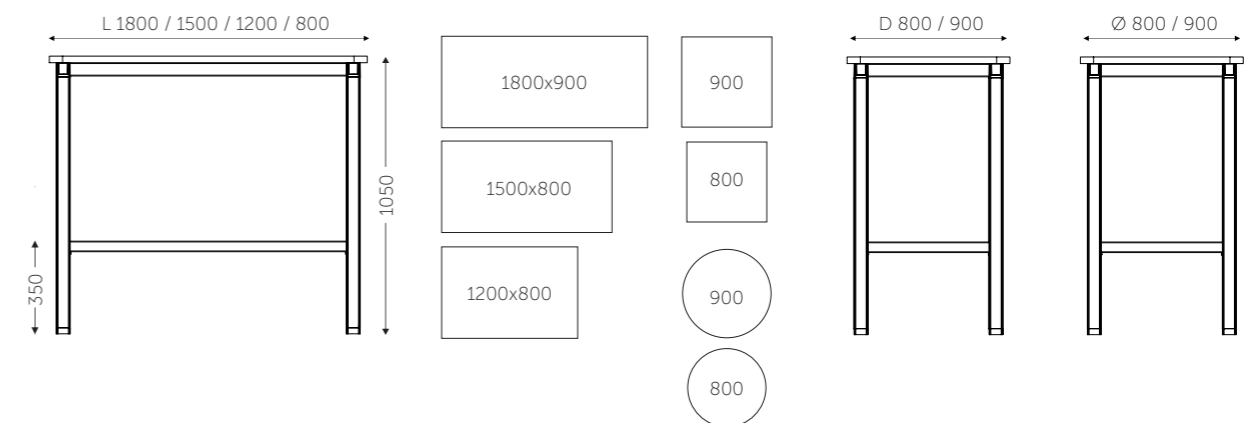

Table Top: PLB / Boilo HDHMR (for cafeteria use) | Legs: Metal

Chair: Leaf Cushion

Boilo HDHMR Colours

- Ice Beech
- Everest White
- Gothic Grey

Table Top Colours

- Thansau Maple
- White

Metal Powder Coating Colours

- Moon Light Grey
- Ivory
- White
- Black
- Dark Grey
- Silver Grey