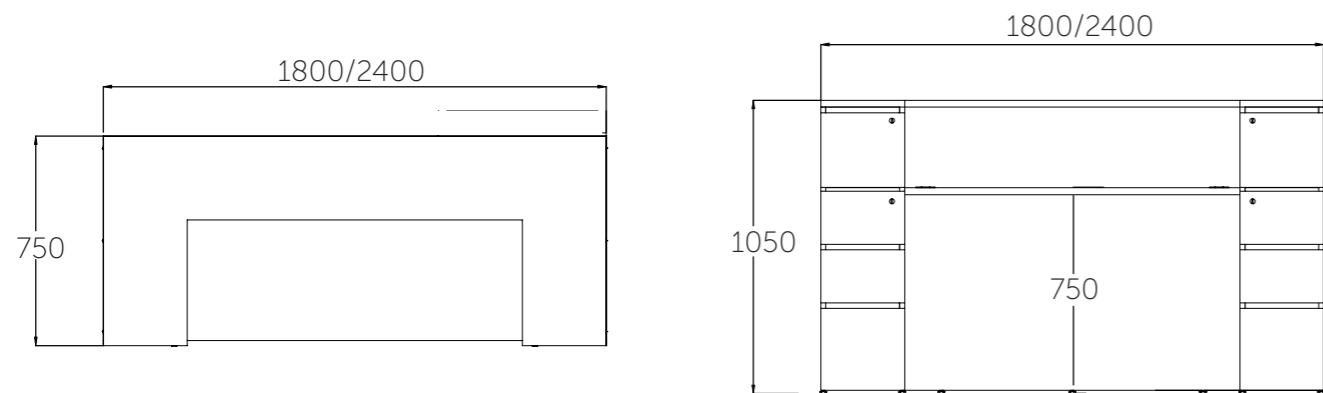

TECHNICAL DETAILS