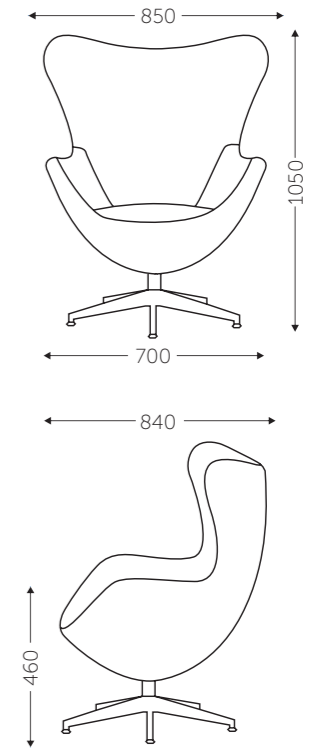

Note: Please share CAD Layout for the quotation

Nova

Gloria

Ella

Indigo

Portal

TECHNICAL DETAILS

Pod: L 2130 x W 900 x H 2130 mm  
Table: L 2010 x W 600 x H 1100 mm