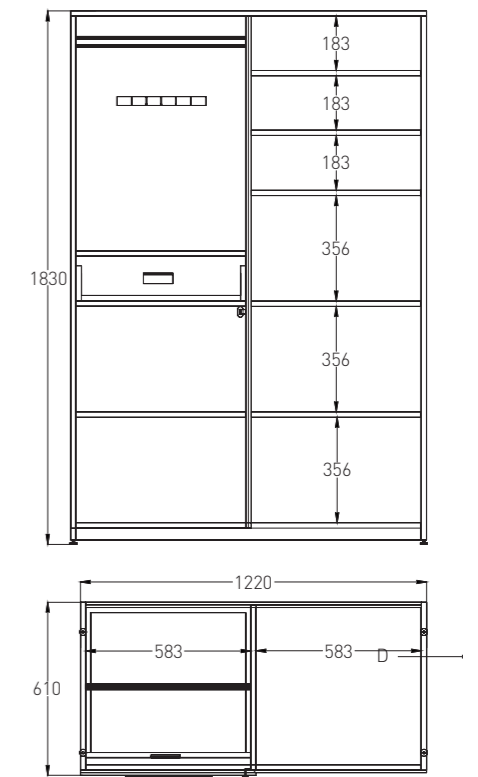

WARDROBE 1

WARDROBE 2

WARDROBE 3

WARDROBE 5