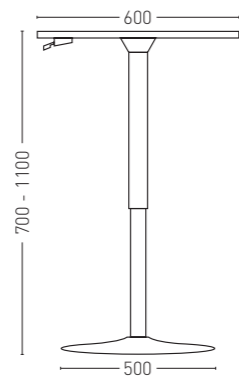

IRIS
HEIGHT ADJUSTABLE TABLE