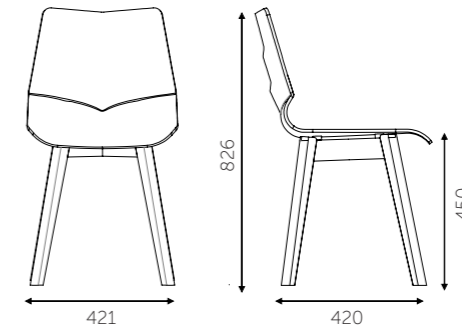

- 
- 
- 
- 
- 
- 

Available with or without Cushion Seat.  
Legs: Solid Wood

Table Top: PLB / Boilo HDHMR (for food serve areas) | Legs: Solid Wood

Chair: Leaf Wooden Legs

|  |   |   |   |
|--|---|---|---|
|  | <p>PLB Colours</p> <p>Thansau Maple </p> <p>White </p>                                    | <p>Boilo HDHMR Colours</p> <p>Ice Beech </p> <p>Everest White </p> <p>Gothic Grey </p>    |   |
|  | <div style="border: 1px solid black; padding: 5px; display: inline-block;">1800x900</div> | <div style="border: 1px solid black; padding: 5px; display: inline-block;">1500x800</div> | <div style="border: 1px solid black; padding: 5px; display: inline-block;">1200x800</div> |