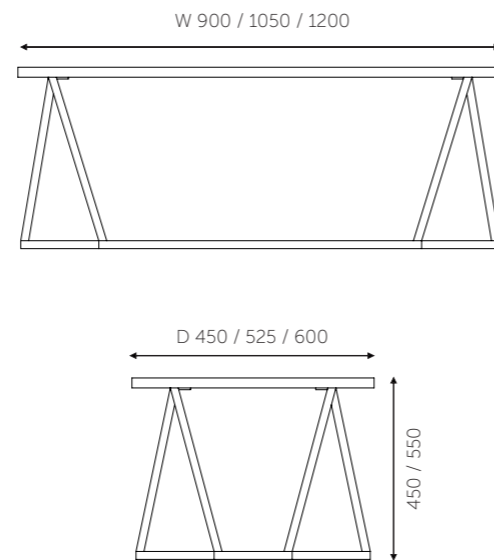

ELEGANCE
METAL LEGS

GLAMOUR