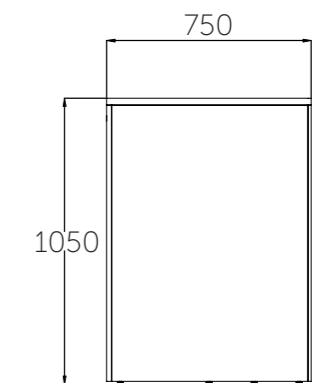

# RECEPTION AREA

RECEPTION TABLES

TECHNICAL DETAILS

TECHNICAL DETAILS

RECEPTION TABLES

TECHNICAL DETAILS

TECHNICAL DETAILS

Leaf Tandem

Single Seater

Two Seater

Two & Half Seater

Three Seater

Three & Half Seater

TECHNICAL DETAILS

S1: L 725 x D 790 x H 790  
 S2: L 725 x D 790 x H 790  
 S3: L 600 x D 790 x H 790  
 S4: L 1200 x D 790 x H 790  
 S5: L 600 x D 550 x H 450  
 S6: L 1200 x D 550 x H 450  
 S7: L 790 x D 790 x H 790