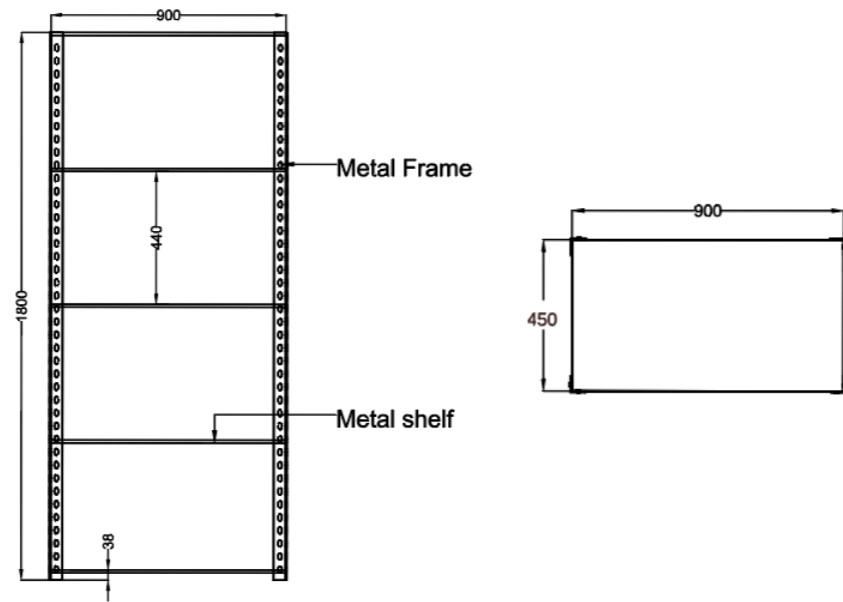

LAMINATE

- Silver Grey
- Thansau Maple
- Everest White
- Highland Pine