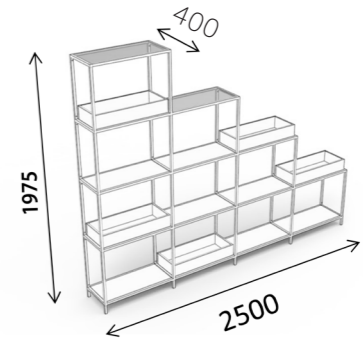

Anatom MB

Sleek Tandem

Brune Tandem

Versa MB

Contact MB

Forum Tellar Base

\*Note: Available 2 & 3 Seater with and without seat cushion

Model 1

Display Planter unit  
L 2500 x D 400 x H 1975 mm

Model 2

Display Planter unit  
L 1430 x D 300 x H 1155 mm

Model 3

Display & library unit with reading space  
L 2100 x D 450 x H 1815 mm

Model 4

Storage unit  
L 900 x D 400 x H 1775 mm

Single Seater

Two Seater

Two & Half Seater

Three Seater

Three & Half Seater

TECHNICAL DETAILS

S1: L 725 x D 790 x H 790  
 S2: L 725 x D 790 x H 790  
 S3: L 600 x D 790 x H 790  
 S4: L 1200 x D 790 x H 790  
 S5: L 600 x D 550 x H 450  
 S6: L 1200 x D 550 x H 450  
 S7: L 790 x D 790 x H 790