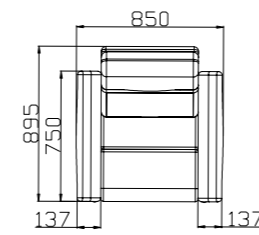

Two Seater  
L 1200 x D 665 x H 780

Two & Half Seater  
L 1500 x D 665 x H 780

Three Seater  
L 1800 x D 665 x H 780

Three & Half Seater  
L 2100 x D 665 x H 780

:: ::

TECHNICAL DETAILS

Solid Wood Legs

Single Seater  
L 700 x D 665 x H 780

Library cum display unit  
L 3780 x D 450 x H 1035 mm

Line Diagrams

Top view

Isometric view

Top view

Isometric view

Front view

Side view