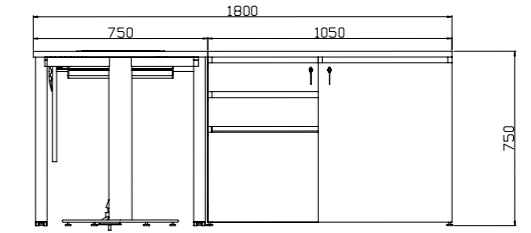

LHS & RHS

MT : L 1800 x D 750 x H 750
SS : L 1050 x D 450 x H 750

:18mm thickness PLT storage unit with recessed handles & locks

Size: L 1200 x D 300 x H 300