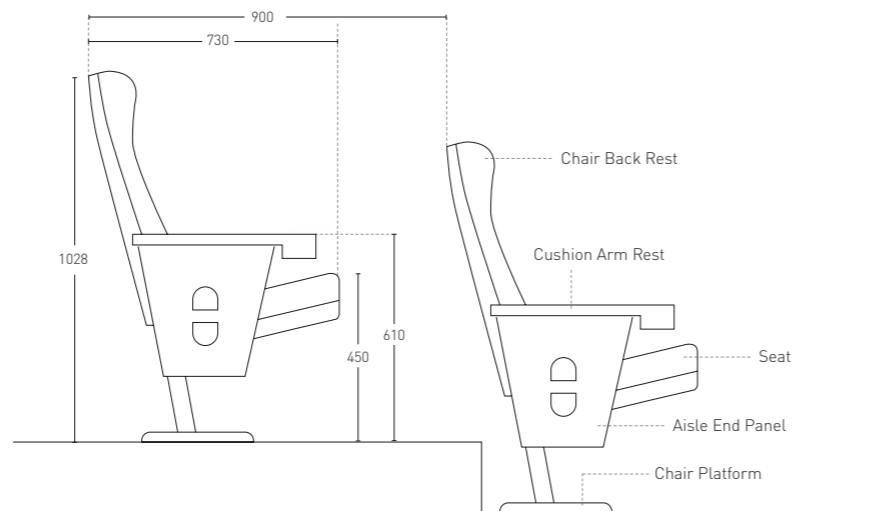

AUDI

TECHNICAL DETAILS

- Moulded PU foam of 48 to 52 density.
- PPCP tray for seat & Back.
- PPCP armrest with / without cupholder.
- Individual seat numbering for easy traceability.
- Row plate & Aisle light for easy tracing.
- Tip up Seat with Fixed Back and Push Back

TECHNICAL DETAILS

CLICK AUDI