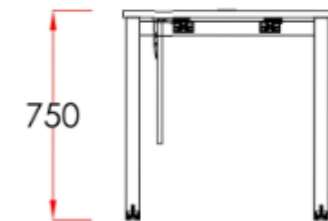

LAMINATE

- Silver Grey
- Thansau Maple
- Everest White
- Highland Pine