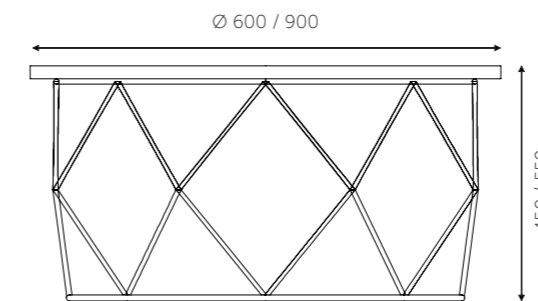

COSMO
METAL LEGS

PLB Colours	Boilo HDHMR Colours	Stained Rubber Wood Colours	Powder Coating Colours
Thansau Maple	Ice Beech	Walnut	Black
White	Everest White	Natural	Dark Grey
	Gothic Grey		Moon Light Grey