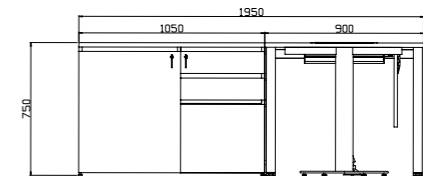

:18mm thickness PLT storage unit
with recessed handles & locks

Size: L 1200 x D 300 x H 300