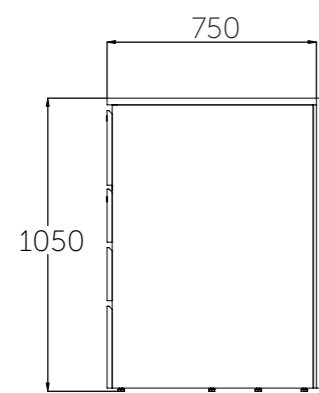

TECHNICAL DETAILS