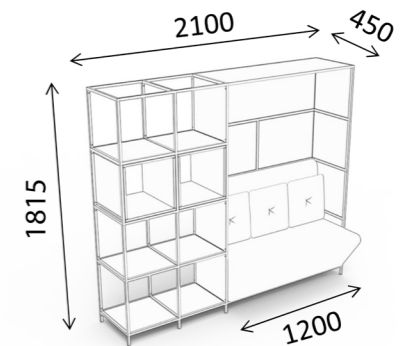

Display Planter unit  
L 2500 x D 400 x H 1975 mm

Model 2

Display Planter unit  
L 1430 x D 300 x H 1155 mm

Model 3

Display & library unit with reading space  
L 2100 x D 450 x H 1815 mm

Model 4

Storage unit  
L 900 x D 400 x H 1775 mm

Single Seater

Two Seater

Two & Half Seater

Three Seater

Three & Half Seater

TECHNICAL DETAILS

S1: L 725 x D 790 x H 790  
 S2: L 725 x D 790 x H 790  
 S3: L 600 x D 790 x H 790  
 S4: L 1200 x D 790 x H 790  
 S5: L 600 x D 550 x H 450  
 S6: L 1200 x D 550 x H 450  
 S7: L 790 x D 790 x H 790