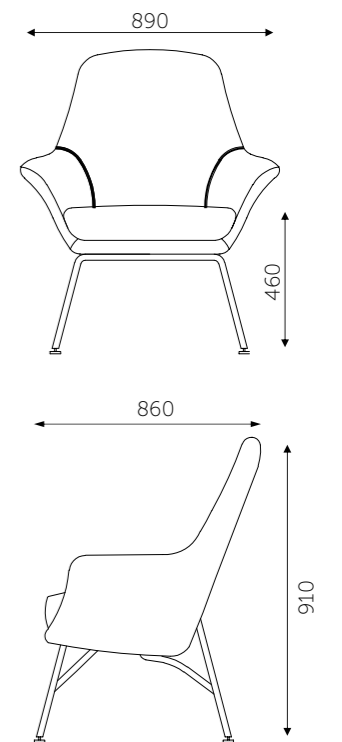

TECHNICAL DETAILS

With Return Panel  
(With Screen)  
L 1200 x W 1800 x H 1200 mm

Without Return Panel  
(With Screen)  
L 1200 x W 950 x H 1200 mm

With Return Panel  
(Without Screen)  
L 1200 x W 1800 x H 1200 mm

# LIBRARY

Flora

Legs: Metal Powder Coated

Wing

Costa

Olivia

Model 1

Display, Planter with TV Unit  
L 2120 x D 400 x H 1775 mm