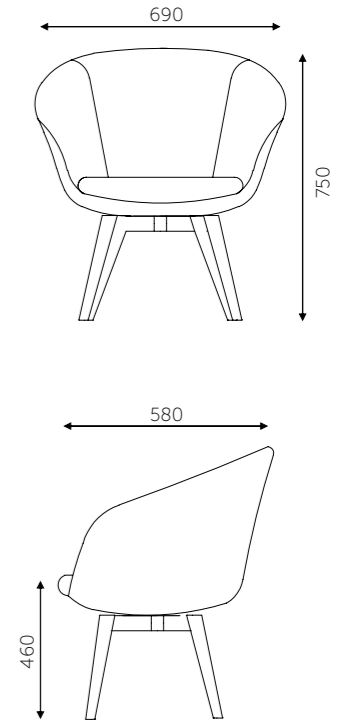

# STORAGE

E-CT  
W 2400 x D 1200 x H 750

E-CT W 3600 x D 1200 x H 750  
10-12 Seater

E-CT W 4800 x D 1200 x H 750  
14-16 Seater

Edge

Laptop Table

# DOCTOR'S LOUNGE

SOFT SEATING

Legs: Solid Wood

Arctic

Luna

Clara

Cora

Pod