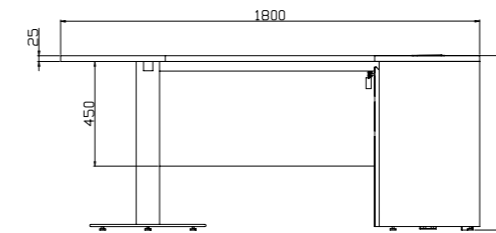

LHS & RHS

MT : L 1800 x D 750 x H 750
SS : L 1050 x D 450 x H 750

:18mm thickness PLT storage unit with recessed handles & locks

Size: L 1200 x D 300 x H 300