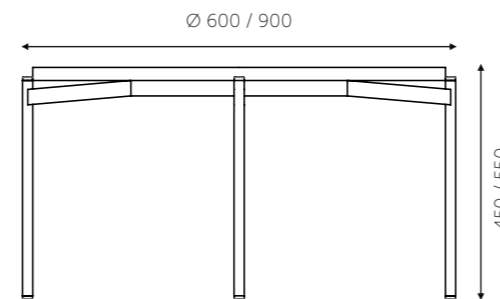

GLAMOUR
METAL LEGS

PLB Colours	Boilo HDHMR Colours	Stained Rubber Wood Colours	Powder Coating Colours
Thansau Maple	Ice Beech	Walnut	Black
White	Everest White		Dark Grey
	Gothic Grey		Moon Light Grey