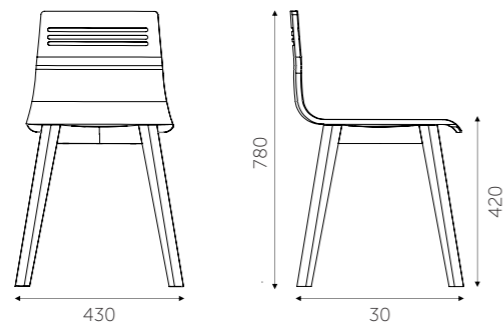

Laminated Plywood Seat with Solid Wood Legs