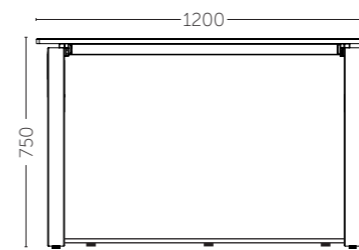

IRIS
HEIGHT ADJUSTABLE TABLE

LOOP
TABLE & BENCH

Table & Bench Top: Rubber Wood | Legs: Metal Powder Coated

Table

Rubber Wood Colours

Walnut

Powder Coating Colours

Black

Dark Grey

Moon Light Grey