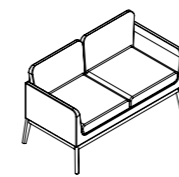

Two & Half Seater  
L 1360 x D 725 x H 860

Three Seater  
L 1590 x D 725 x H 860

Three & Half Seater  
L 1890 x D 725 x H 860

TECHNICAL DETAILS

Metal Powder Coated Legs

Single Seater  
L 700 x D 665 x H 780

Two Seater  
L 1200 x D 665 x H 780

Two & Half Seater  
L 1500 x D 665 x H 780

Three Seater  
L 1800 x D 665 x H 780

Three & Half Seater  
L 2100 x D 665 x H 780

:: ::

TECHNICAL DETAILS

Solid Wood Legs

Single Seater  
L 700 x D 665 x H 780