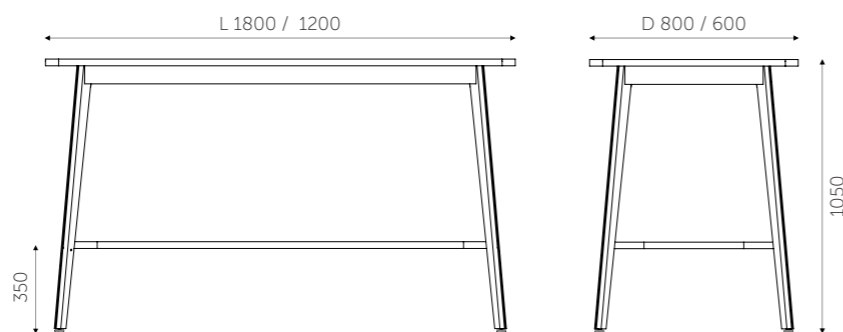

Table Top: PLB/BOILO HDHMR | Bench Top: Moulded Plywood with or without Cushion Seat | Legs: Metal Powder Coated

WOODEN LEGS RECTANGLE

Table Top: PLB / Boilo HDHMR | Legs: Solid Wood

Table Top Colours

- Thansau Maple
- White