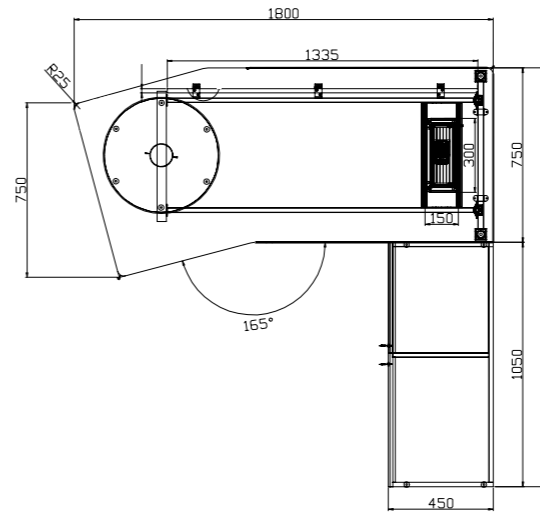

LHS & RHS

MT : L 1800 x D 750 x H 750
SS : L 1050 x D 450 x H 750

:18mm thickness PLT storage unit with recessed handles & locks

Size: L 1200 x D 300 x H 300