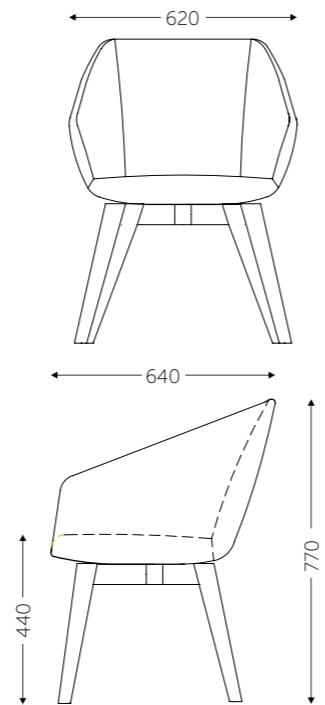

# DOCTOR'S LOUNGE

SOFT SEATING

Legs: Solid Wood

Arctic

Luna

Clara

Cora

Pod