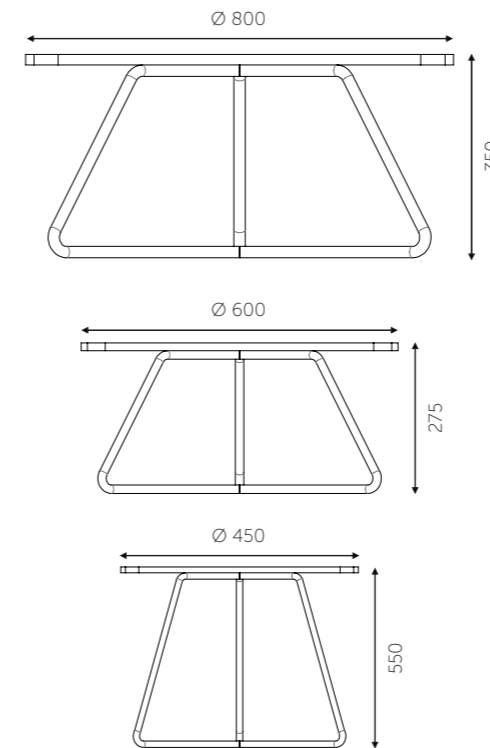

GRACE
METAL LEGS

COSMO

Table Top: PLB, Stained Rubber Wood & Boilo HDHMR (for cafeteria use)