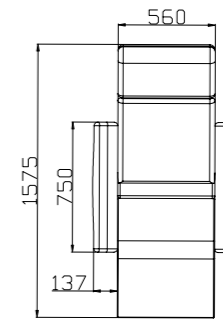

Two Seater  
L 1200 x D 665 x H 780

Two & Half Seater  
L 1500 x D 665 x H 780

Three Seater  
L 1800 x D 665 x H 780

Three & Half Seater  
L 2100 x D 665 x H 780

:: ::

TECHNICAL DETAILS

Solid Wood Legs

Single Seater  
L 700 x D 665 x H 780

Library cum display unit  
L 3780 x D 450 x H 1035 mm

Line Diagrams

Top view

Isometric view

Top view

Isometric view

Front view

Side view