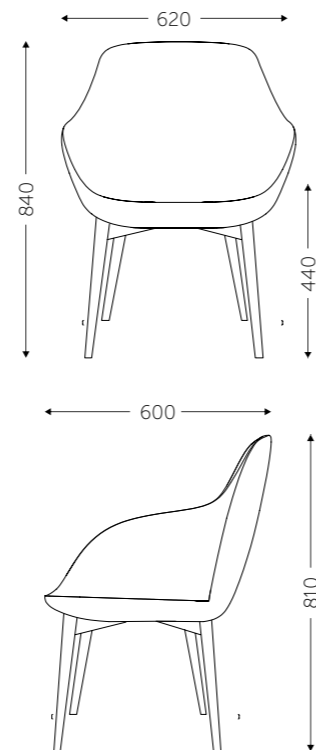

TECHNICAL DETAILS

With Return Panel  
(With Screen)  
L 1200 x W 1800 x H 1200 mm

Without Return Panel  
(With Screen)  
L 1200 x W 950 x H 1200 mm

With Return Panel  
(Without Screen)  
L 1200 x W 1800 x H 1200 mm

# LIBRARY

Flora

Legs: Metal Powder Coated

Wing

Costa

Olivia

Model 1

Display, Planter with TV Unit  
L 2120 x D 400 x H 1775 mm