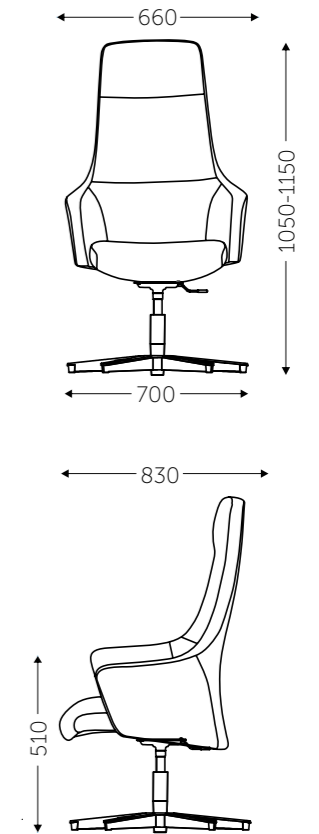

Note: Please share CAD Layout for the quotation

Nova

Gloria

Ella

Indigo

Portal

TECHNICAL DETAILS

Pod: L 2130 x W 900 x H 2130 mm  
Table: L 2010 x W 600 x H 1100 mm