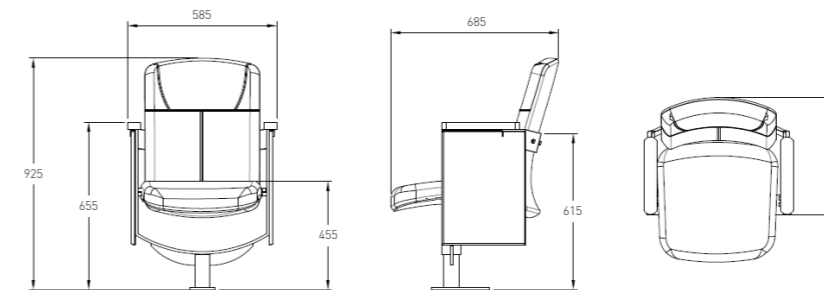

- Moulded HR PU foam of 50 to 52 density.
- Upholstered with fire rated fabric.
- Rubber wood arms with melamine finish
- Individual seat numbering for easy traceability.
- Powder coated frame with 40 to 60 microns
- Tip up Seat with Fixed Back