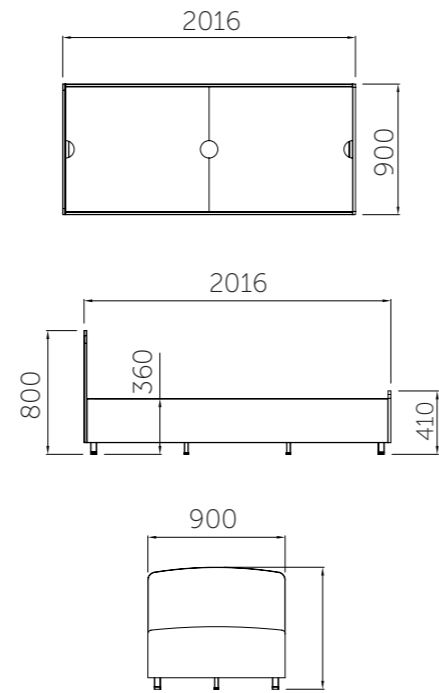

COMFORT BED