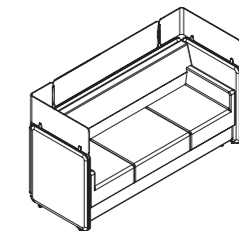

TECHNICAL DETAILS

2+2 Seater With Screen  
L 1300 x W 800 x H 1200 mm

2+2 Seater Without Screen  
L 1300 x W 800 x H 1200 mm

3+3 Seater With & Without Screen  
L 1920 x W 800 x H 1200 mm

NOTE:

1. Aluminium extrusions comes with anodised finish.
2. Select one colour of fabric for inner and one colour for outer body panels.
3. Fabric colour of sofa is always same as of outer body of panels.