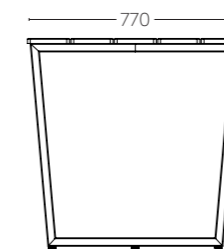

Bench

Rubber Wood Colours

Walnut

Powder Coating Colours

Black

Dark Grey

Moon Light Grey