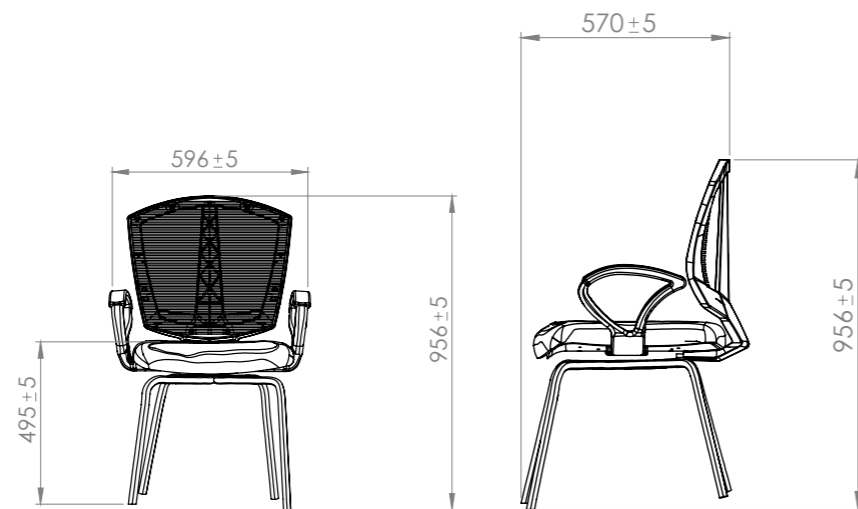

Leaf with C Legs