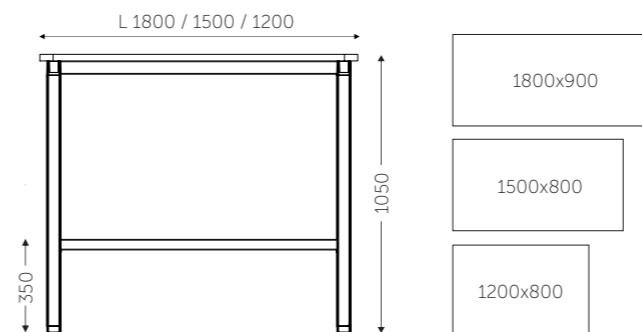

TECHNICAL DETAILS

Pod: L 2130 x W 900 x H 2130 mm
Table: L 2010 x W 600 x H 1100 mm

NOTE:

1. Aluminium extrusions comes with anodised finish.
2. Select one colour of fabric for inner and one colour for outer body panels.

TECHNICAL DETAILS

Standard Height (With Storage)   Standard Height (Without Storage)
Mediascape: L 1560 x W 1000 x H 1650 mm | Table: L 900 x W 1500 x H 750/1000 mm

With High Desk (With & Without Storage)
Storage: L 750 x W 250 x H 725/975 mm

NOTE:

1. Aluminium extrusions comes with anodised finish.
2. Select one colour of fabric for inner and one colour for outer body panels.

SWITCH METAL
ANGULAR LEGS

Hydro-Shield Colours

- Ice Beech
- Everest White
- Gothic Grey

PLB Colours

- Thansau Maple
- White

Metal Powder Coating Colours

- Moon Light Grey
- Ivory
- White
- Black
- Dark Grey
- Silver Grey

Table Top: PLB (for non cafeteria use)
Hydro-Shield (for cafeteria use, Edge finishing will be black)
Legs: Metal

Chair: Leaf Cushion