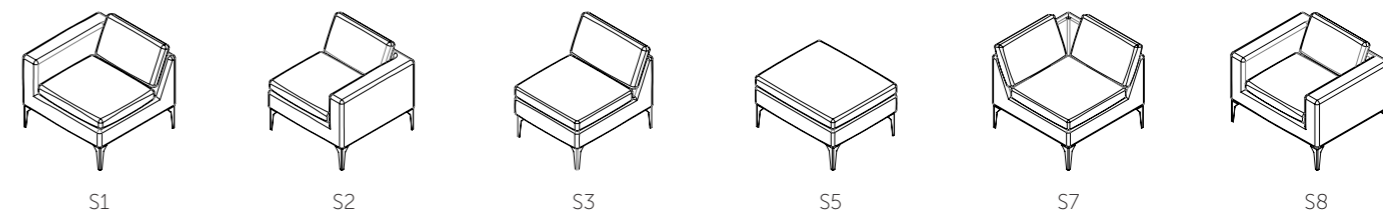

Display Planter unit  
L 2500 x D 400 x H 1975 mm

Model 2

Display Planter unit  
L 1430 x D 300 x H 1155 mm

Model 3

Display & library unit with reading space  
L 2100 x D 450 x H 1815 mm

Model 4

Storage unit  
L 900 x D 400 x H 1775 mm

Single Seater

Two Seater

Two & Half Seater

Three Seater

Three & Half Seater

TECHNICAL DETAILS

S1: L 725 x D 790 x H 790  
 S2: L 725 x D 790 x H 790  
 S3: L 600 x D 790 x H 790  
 S4: L 1200 x D 790 x H 790  
 S5: L 600 x D 550 x H 450  
 S6: L 1200 x D 550 x H 450  
 S7: L 790 x D 790 x H 790