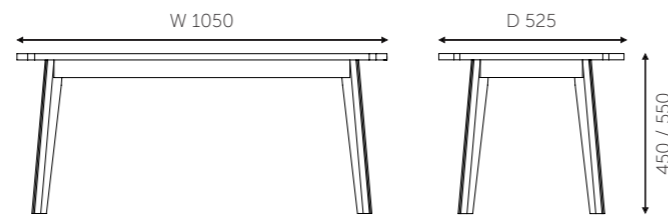

PLB Colours Thansau Maple White	Boilo HDHMR Colours Ice Beech Everest White Gothic Grey