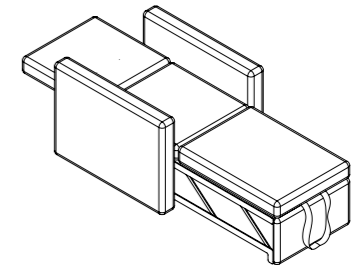

Sofa Cum Bed