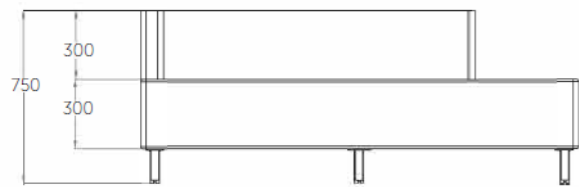

Attender's Couch with Centre Table