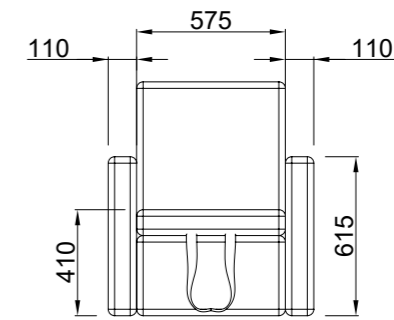

Sofa Cum Bed