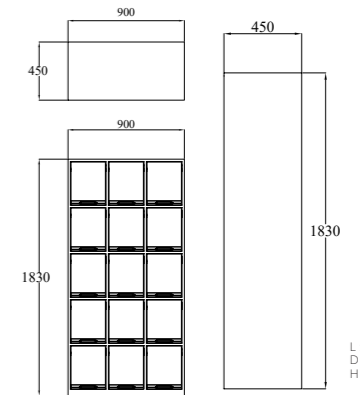

# LIBRARY

CURVE LIBRARY

RACK

Journal Rack

L : 900mm  
D : 400mm  
H : 2100mm

Magazine Rack

L : 900  
D : 450  
H : 1830

STUDY CARRELS