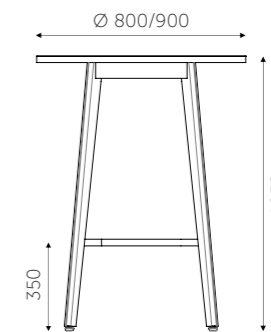

WOODEN LEGS RECTANGLE

Table Top Colours

- Thansau Maple
- White

WOODEN LEGS RECTANGLE ROUND

Table Top: PLB / Boilo HDHMR | Legs: Solid Wood

Table Top Colours

- Thansau Maple
- White