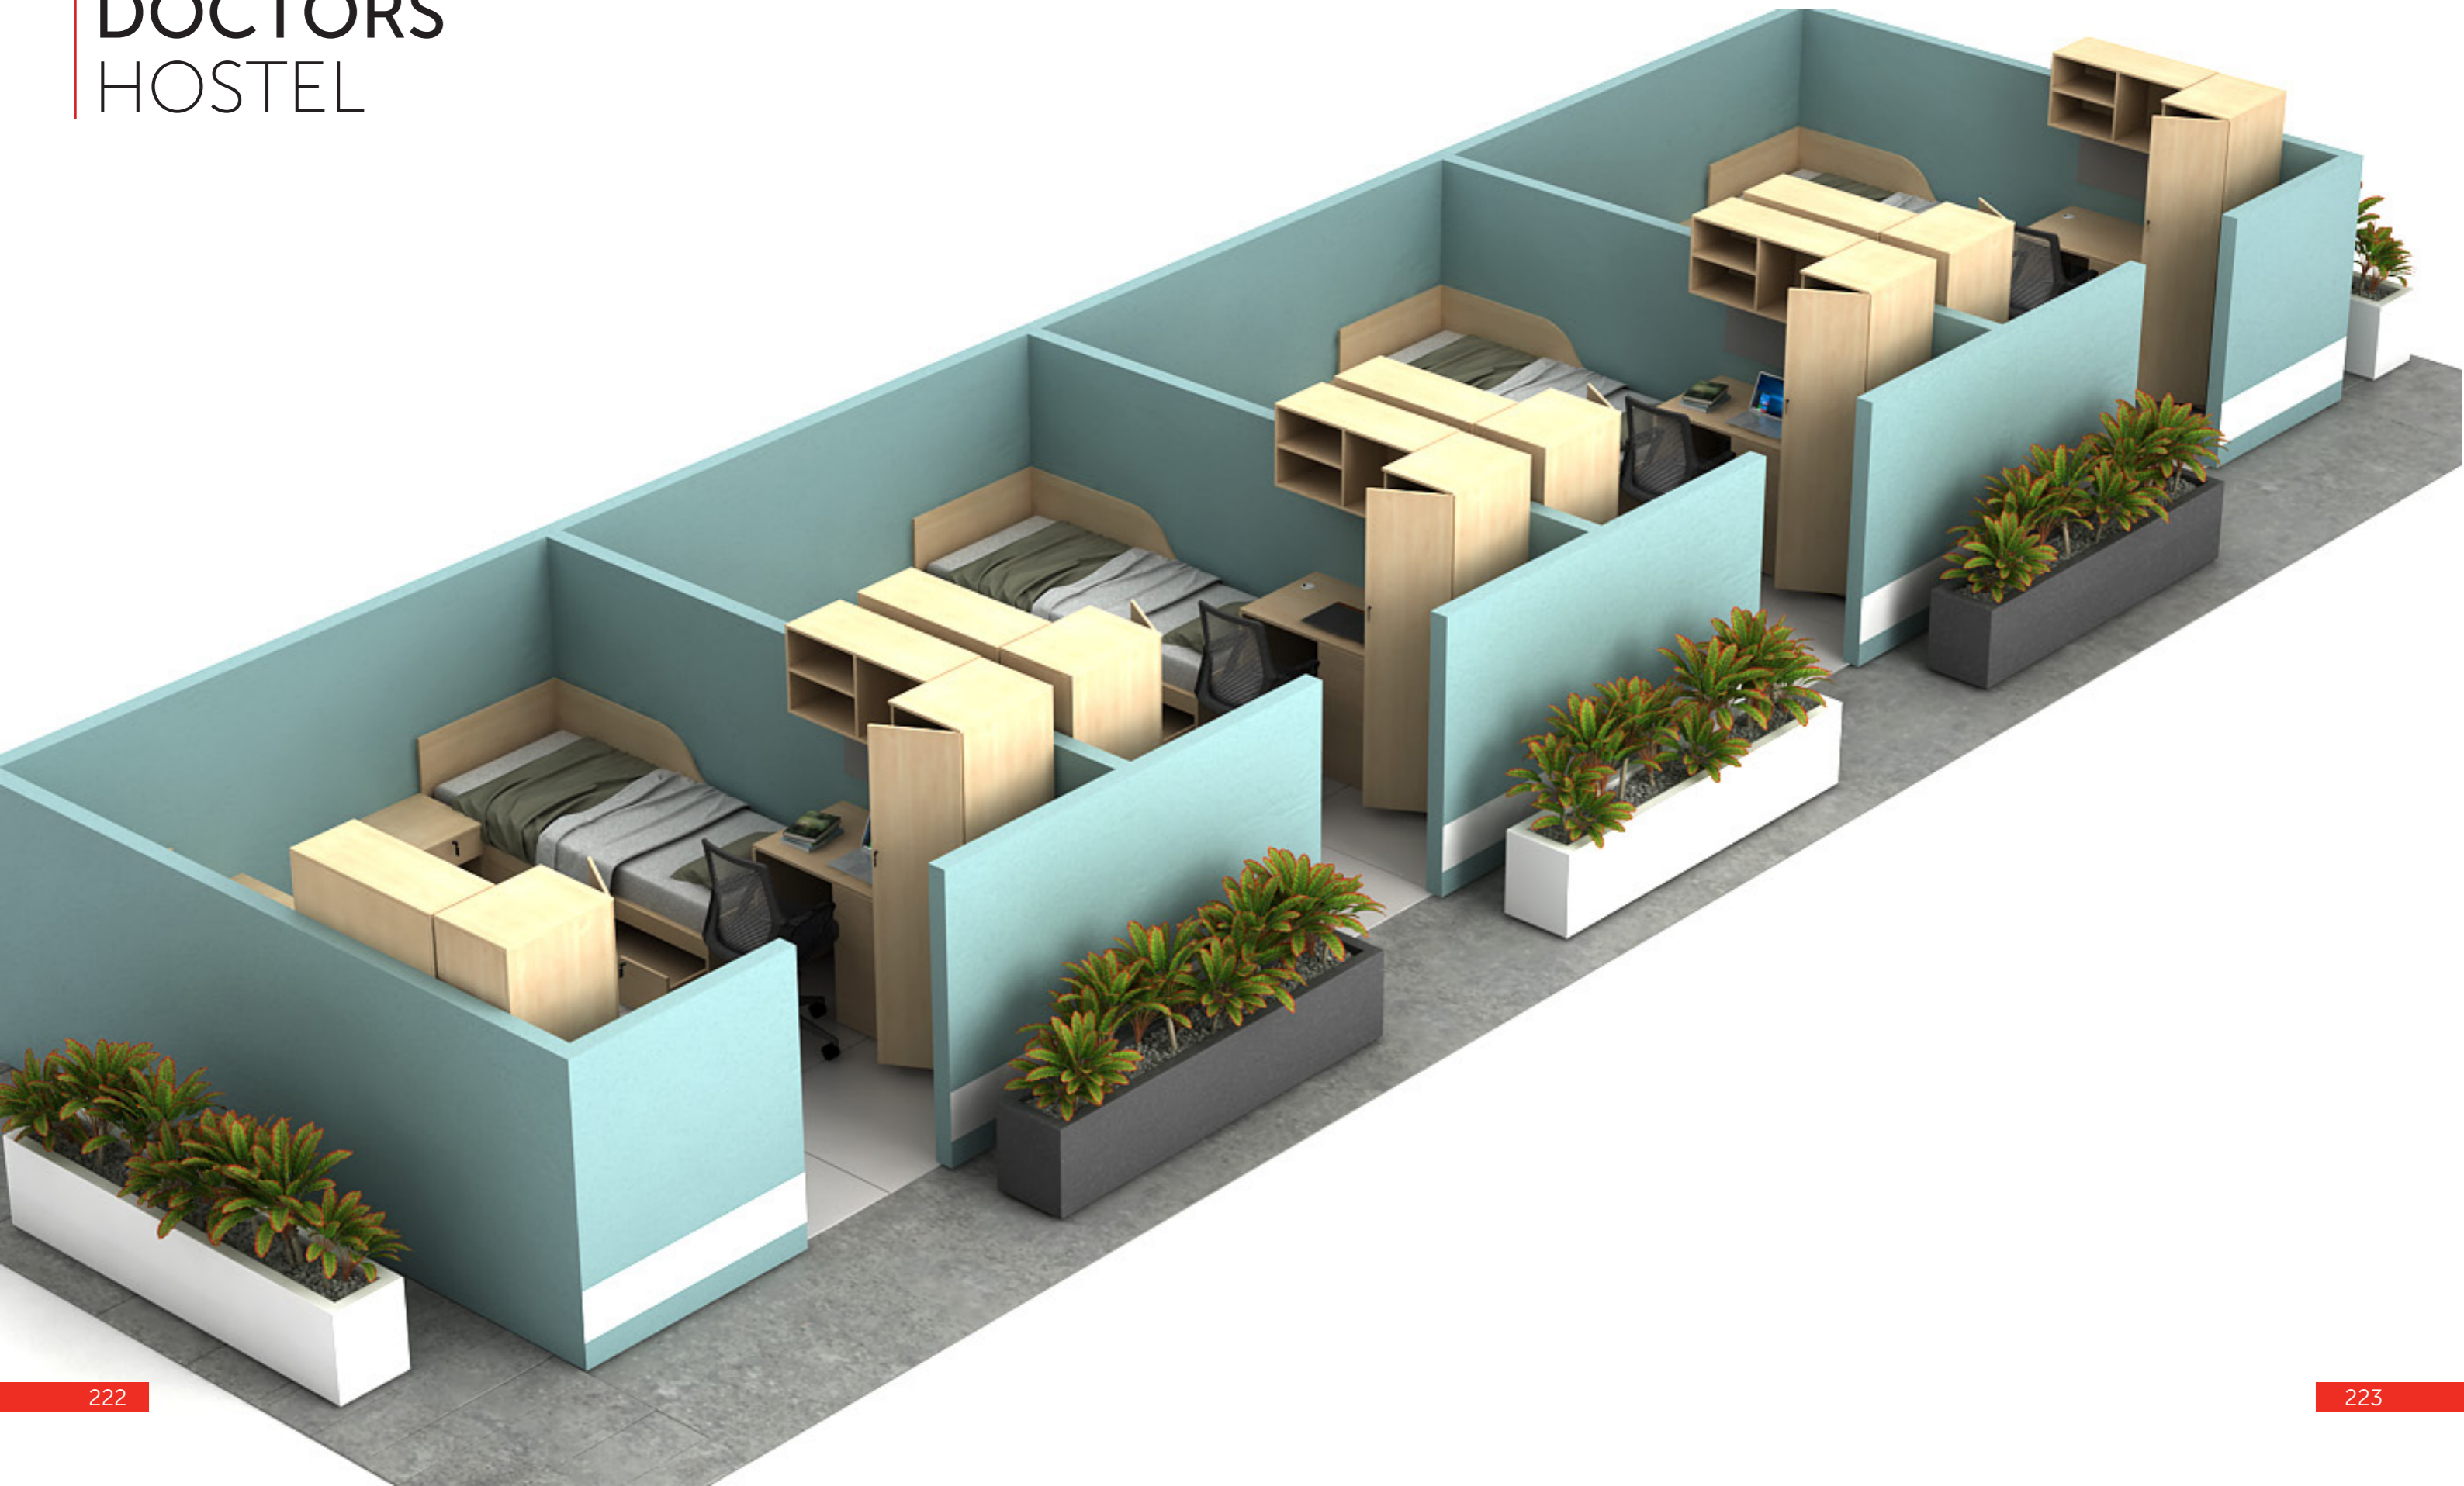

DOCTORS HOSTEL