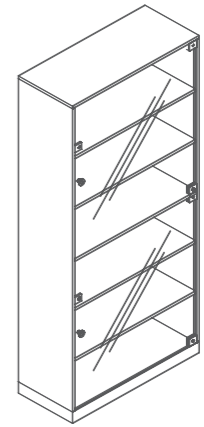

L : 900mm
D : 400mm
H : 2100mm