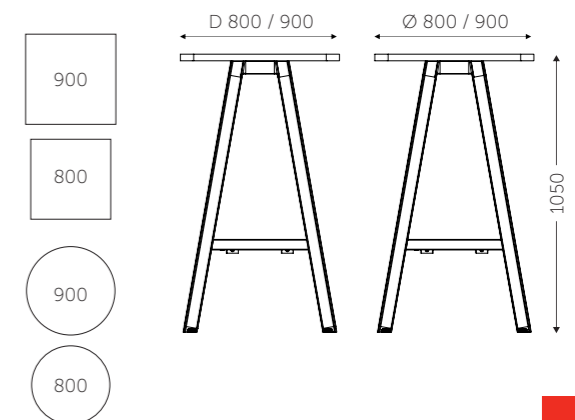

TECHNICAL DETAILS

Pod: L 2130 x W 900 x H 2130 mm
Table: L 2010 x W 600 x H 1100 mm

NOTE:

1. Aluminium extrusions comes with anodised finish.
2. Select one colour of fabric for inner and one colour for outer body panels.

TECHNICAL DETAILS

Standard Height (With Storage)   Standard Height (Without Storage)
Mediascape: L 1560 x W 1000 x H 1650 mm | Table: L 900 x W 1500 x H 750/1000 mm

With High Desk (With & Without Storage)
Storage: L 750 x W 250 x H 725/975 mm

NOTE:

1. Aluminium extrusions comes with anodised finish.
2. Select one colour of fabric for inner and one colour for outer body panels.

SWITCH METAL
ANGULAR LEGS

Hydro-Shield Colours

- Ice Beech
- Everest White
- Gothic Grey

PLB Colours

- Thansau Maple
- White

Metal Powder Coating Colours

- Moon Light Grey
- Ivory
- White
- Black
- Dark Grey
- Silver Grey

Table Top: PLB (for non cafeteria use)
Hydro-Shield (for cafeteria use, Edge finishing will be black)
Legs: Metal

Chair: Leaf Cushion