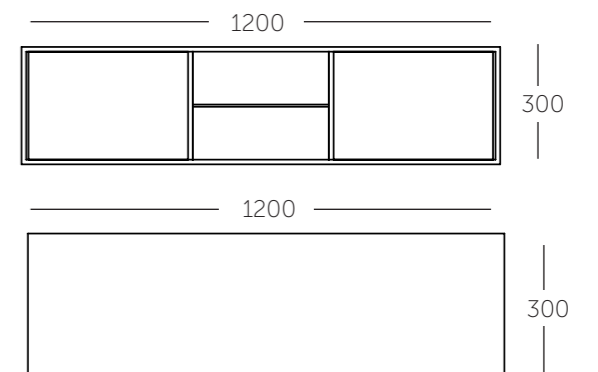

LHS & RHS

MT : L 1800 x D 750 x H 750
SS : L 1050 x D 450 x H 750

:18mm thickness PLT storage unit with recessed handles & locks

Size: L 1200 x D 300 x H 300