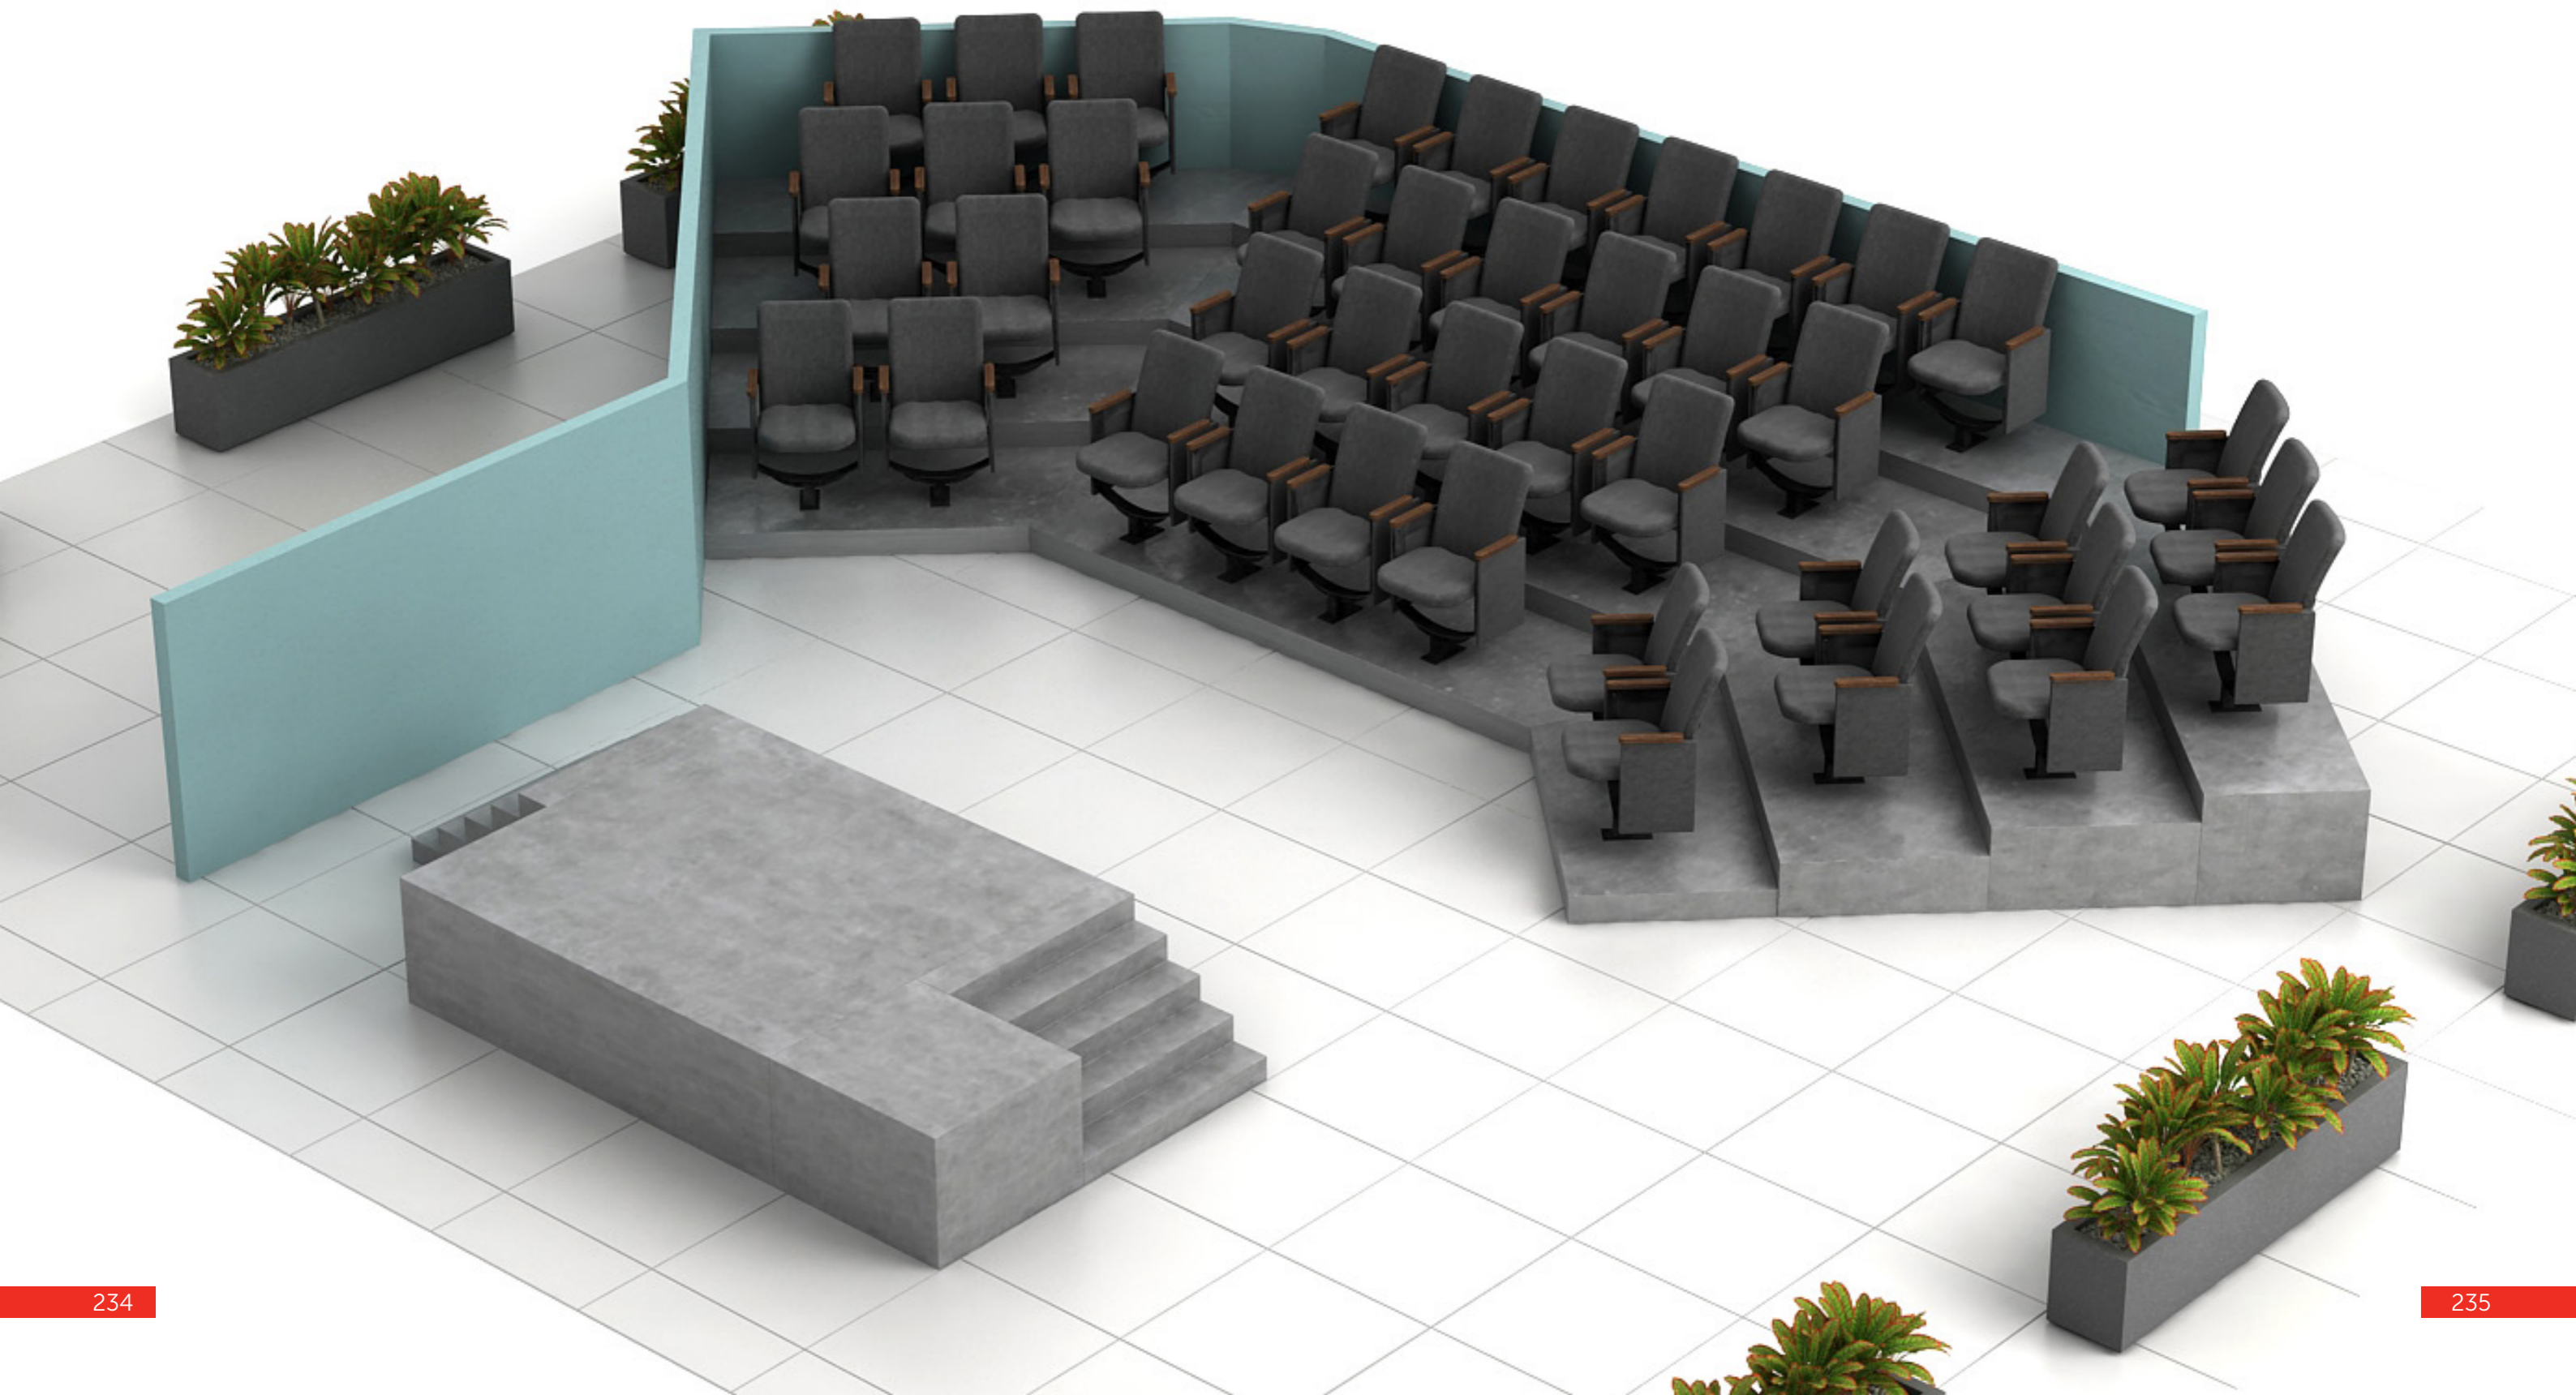

# AUDITORIUM

VENUS

TECHNICAL DETAILS

- Moulded PU foam of 48 to 52 density.
- Skinned integral armrest with foldable writing pad.
- Individual seat numbering for easy traceability.
- Row plate & Aisle light for easy tracing.
- Side ply 6 mm with fabric upholster.
- Tip up Seat with Fixed Back and Push Back