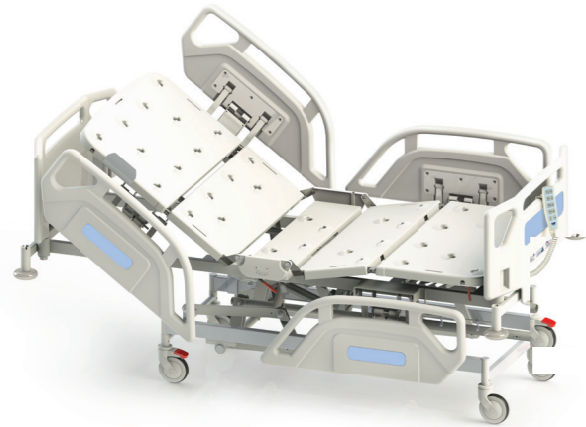

DX4205
Semi Motorized ICU Two Function Bed
L 2140 mm x W 1020 mm x H (530 mm - 780 mm)