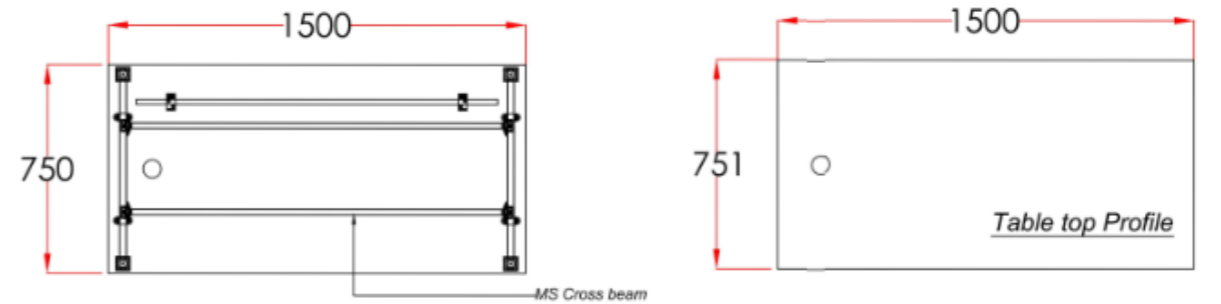

LAMINATE

- Silver Grey
- Thansau Maple
- Everest White
- Highland Pine