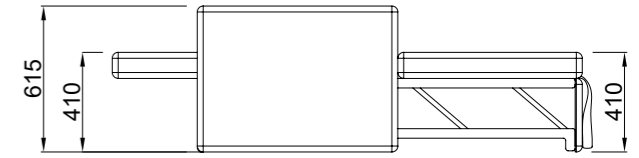

Sofa Cum Bed