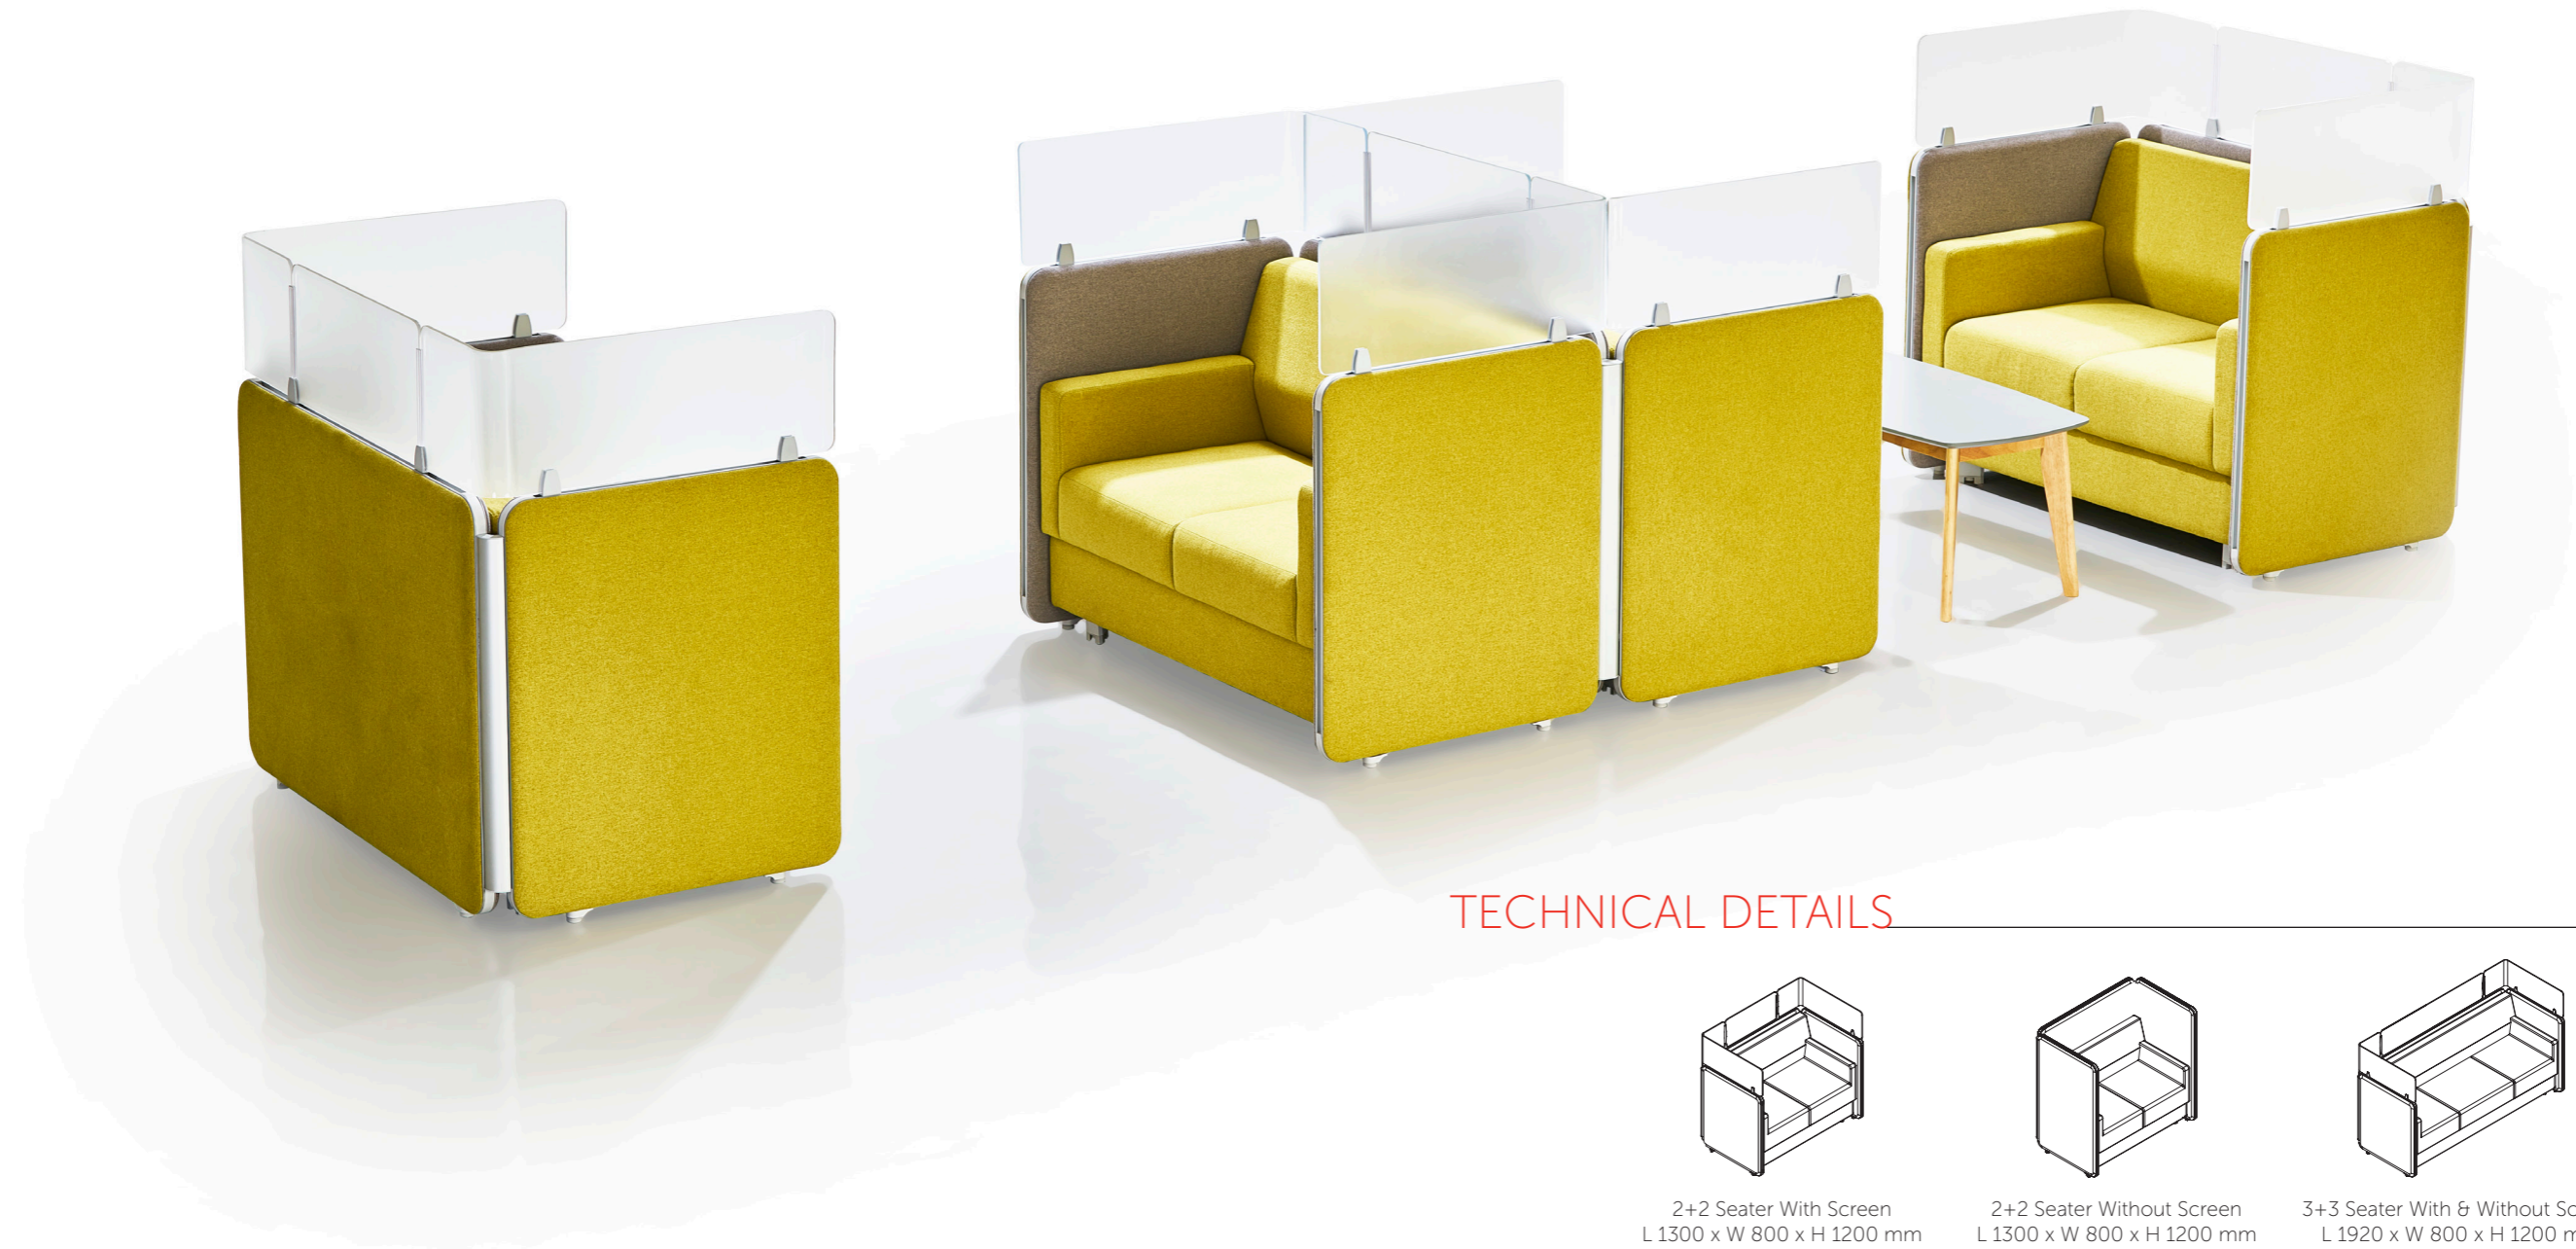

In organisations all across the world, coordinated effort has become the biggest catalyst for advancement and development. Genesis Interact is a perfect fit for an open workspace, with frosted acrylic screens that allow privacy and collaboration to go hand in hand creating an optimal and vibrant focus zone to help employees innovate faster, achieve better results and report higher job satisfaction.

TECHNICAL DETAILS

NOTE:

1. Aluminium extrusions comes with anodised finish.
2. Select one colour of fabric for inner and one colour for outer body panels.
3. Fabric colour of sofa is always same as of outer body of panels.