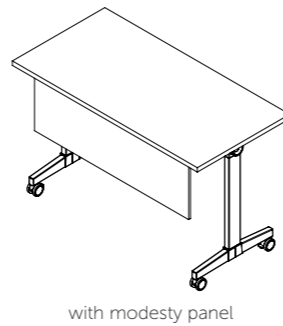

# TRAINING AREA

TRAINEE TABLE

Sirius

Orion

HEIGHT ADJUSTABLE TABLE

Tables Dimensions: W 1500 x D 750mm  
Height Range: 680 - 1230mm

Speed: 33mm/s  
Max. Load Capacity: 90kg

ELEVATE