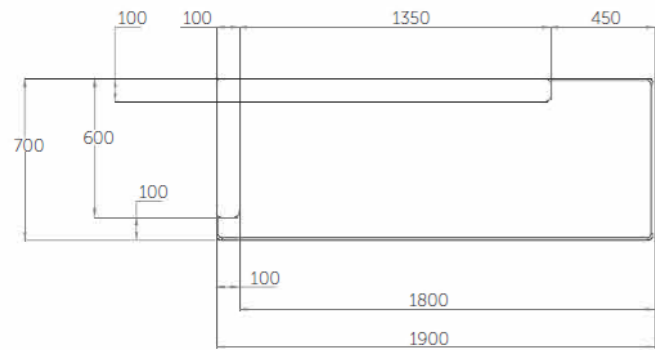

Attender's Couch with Centre Table