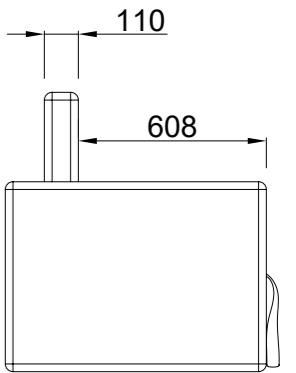

Sofa Cum Bed