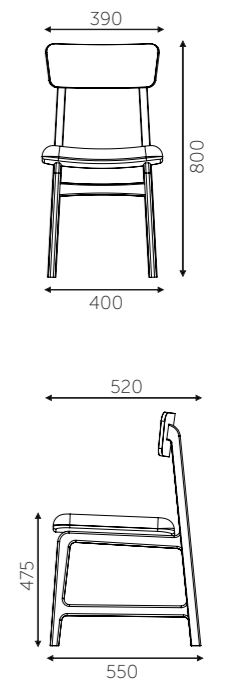

Solid Wood with Cushion Seat