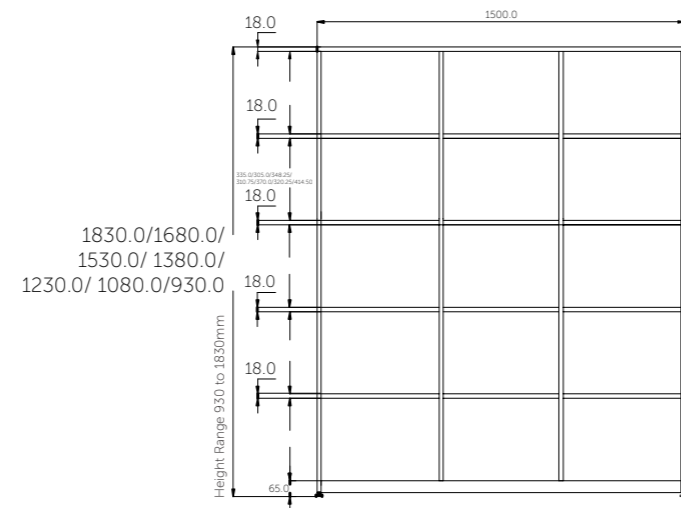

LAMINATE

- Silver Grey
- Thansau Maple
- Everest White
- Highland Pine