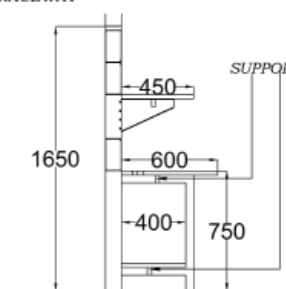

# LAB

Forum Tellar Base

TOP VIEW

FRONT VIEW

SIDE VIEW

Enzo MB

Perform Table