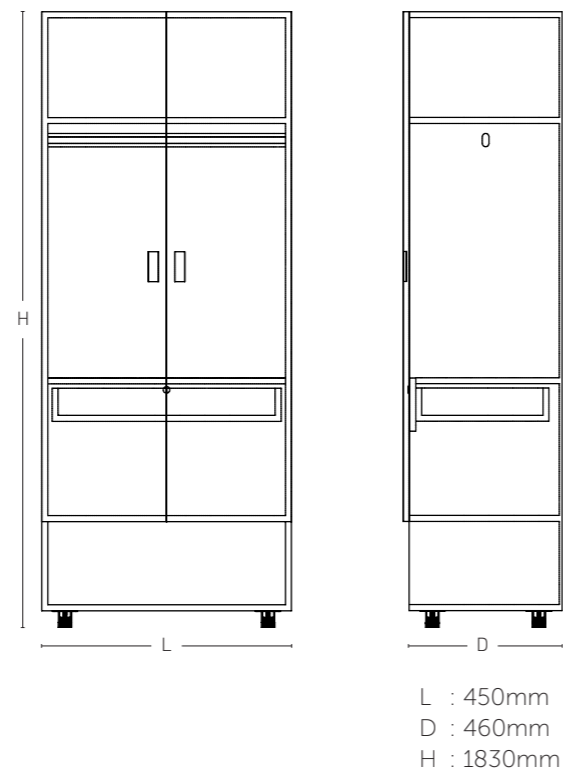

WARDROBE 1

WARDROBE 2

WARDROBE 3

WARDROBE 5