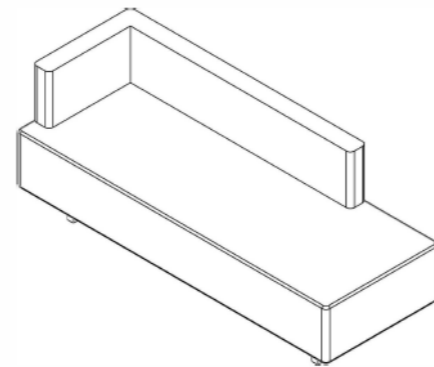

Attender's Couch with Centre Table