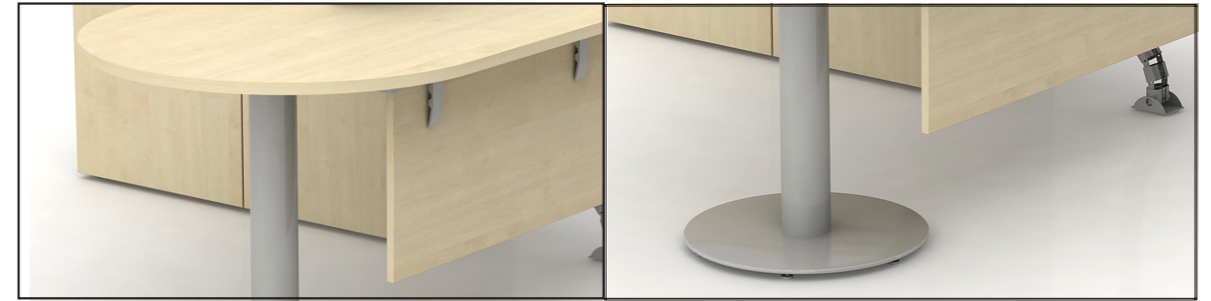

LHS & RHS

MT : L 1800 x D 900 x H 750
SS : L 1050 x D 450 x H 750