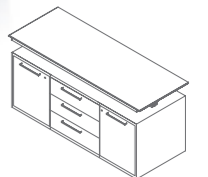

It has a floating look & gives a streamlined user experience that focuses on practicality and space. A desk to make an impression and make life easy.

1. Main Table: W 2100 x D 1000 x H 750mm  
W 2300 x D 1000 x H 750mm  
2. Extension: W 1400 x D 550 x H 750mm