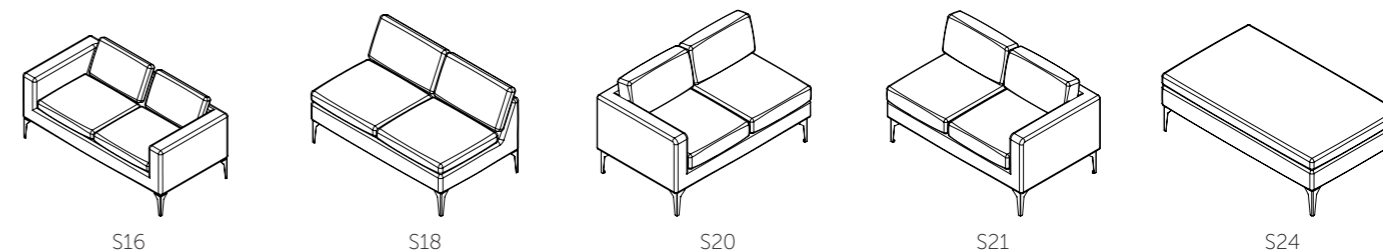

Display Planter unit  
L 2500 x D 400 x H 1975 mm

Model 2

Display Planter unit  
L 1430 x D 300 x H 1155 mm

Model 3

Display & library unit with reading space  
L 2100 x D 450 x H 1815 mm

Model 4

Storage unit  
L 900 x D 400 x H 1775 mm

Single Seater

Two Seater

Two & Half Seater

Three Seater

Three & Half Seater

TECHNICAL DETAILS

S1: L 725 x D 790 x H 790  
 S2: L 725 x D 790 x H 790  
 S3: L 600 x D 790 x H 790  
 S4: L 1200 x D 790 x H 790  
 S5: L 600 x D 550 x H 450  
 S6: L 1200 x D 550 x H 450  
 S7: L 790 x D 790 x H 790