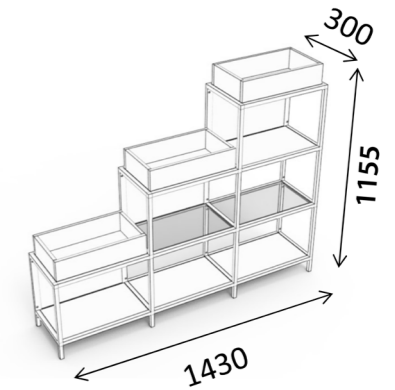

Display Planter unit  
L 2500 x D 400 x H 1975 mm

Model 2

Display Planter unit  
L 1430 x D 300 x H 1155 mm

Model 3

Display & library unit with reading space  
L 2100 x D 450 x H 1815 mm

Model 4

Storage unit  
L 900 x D 400 x H 1775 mm

Single Seater

Two Seater

Two & Half Seater

Three Seater

Three & Half Seater

TECHNICAL DETAILS

S1: L 725 x D 790 x H 790  
 S2: L 725 x D 790 x H 790  
 S3: L 600 x D 790 x H 790  
 S4: L 1200 x D 790 x H 790  
 S5: L 600 x D 550 x H 450  
 S6: L 1200 x D 550 x H 450  
 S7: L 790 x D 790 x H 790