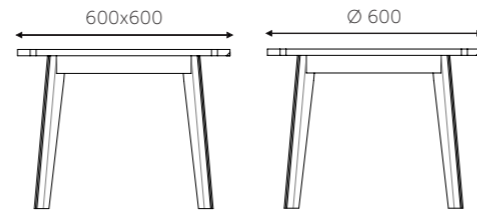

Boilo HDHMR Colours

- Ice Beech
- Everest White
- Gothic Grey

Table Top Colours

- Thansau Maple
- White

Metal Powder Coating Colours

- Moon Light Grey
- Ivory
- White
- Black
- Dark Grey
- Silver Grey

CENTER TABLES  
WOODEN LEGS