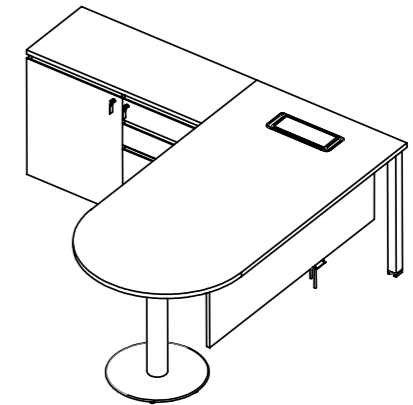

# DOCTOR'S ROOM & OBSERVATION SET-UP

LHS & RHS

MT : L 1800 x D 900 x H 750  
 SS : L 1050 x D 450 x H 750

:18mm thickness PLT storage unit  
 with recessed handles & locks

Size: L 1200 x D 300 x H 300

LHS & RHS