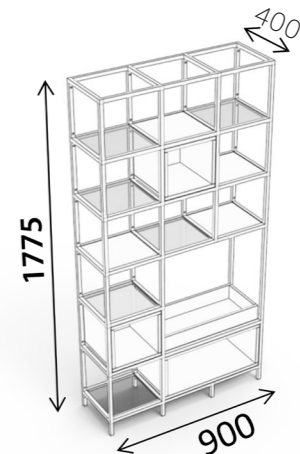

Display Planter unit  
L 2500 x D 400 x H 1975 mm

Model 2

Display Planter unit  
L 1430 x D 300 x H 1155 mm

Model 3

Display & library unit with reading space  
L 2100 x D 450 x H 1815 mm

Model 4

Storage unit  
L 900 x D 400 x H 1775 mm

Single Seater

Two Seater

Two & Half Seater

Three Seater

Three & Half Seater

TECHNICAL DETAILS

S1: L 725 x D 790 x H 790  
 S2: L 725 x D 790 x H 790  
 S3: L 600 x D 790 x H 790  
 S4: L 1200 x D 790 x H 790  
 S5: L 600 x D 550 x H 450  
 S6: L 1200 x D 550 x H 450  
 S7: L 790 x D 790 x H 790

S8: L 850 x D 790 x H 790  
 S9: L 1450 x D 790 x H 790  
 S10: L 1325 x D 790 x H 790  
 S11: L 1325 x D 790 x H 790  
 S12: L 1925 x D 790 x H 790  
 S13: L 1925 x D 790 x H 790  
 S14: L 1800 x D 790 x H 790