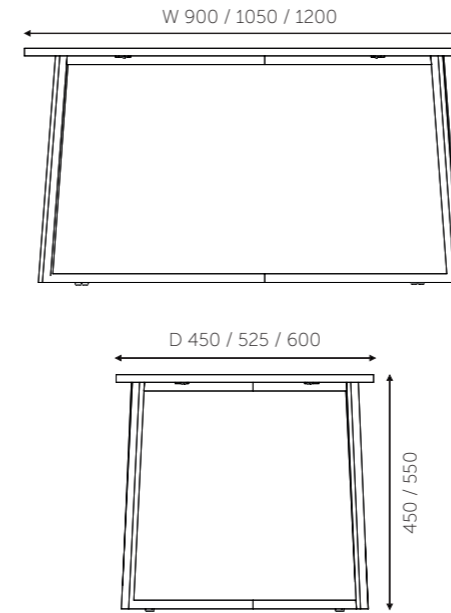

TRANQUIL
METAL LEGS