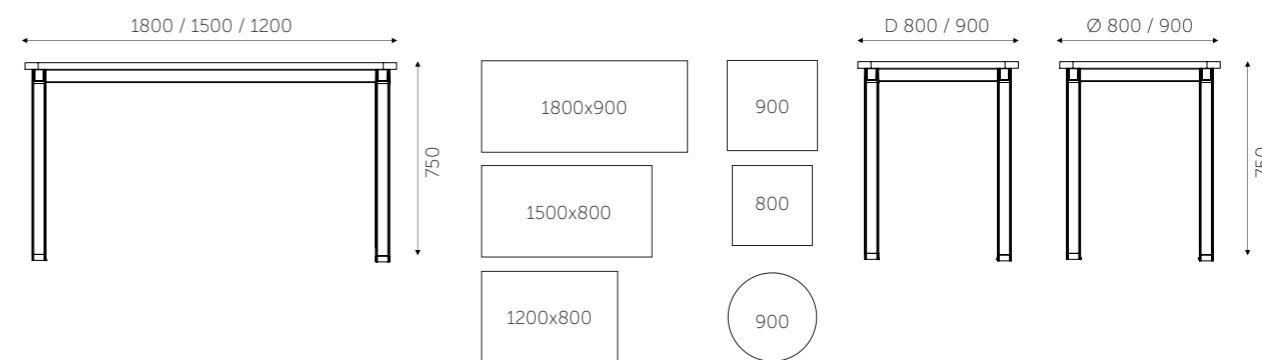

Boilo HDHMR Colours

- Ice Beech
- Everest White
- Gothic Grey

Table Top Colours

- Thansau Maple
- White

- 900
- 800

Metal Powder Coating Colours

- Moon Light Grey
- Ivory
- White
- Black
- Dark Grey
- Silver Grey