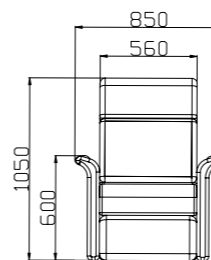

1710R AstirO E and R Trolley  
 Height-Adjustable with Hydraulic Pump and Gas Spring-Assisted Backrest  
 L 2000 mm x W 820 mm x H (710mm - 910mm)

Disclaimer: \*  $\pm 10$  mm Engineering variation.

1710 Emergency and Recovery Trolley  
 Height-Adjustable with Hydraulic Pump and Gas Spring-Assisted TR / RTR  
 L 1910 mm x W 760 mm x H (680 mm - 930 mm)

Library cum display unit  
L 3780 x D 450 x H 1035 mm

Line Diagrams

Top view

Isometric view

Top view

Isometric view

Front view

Side view