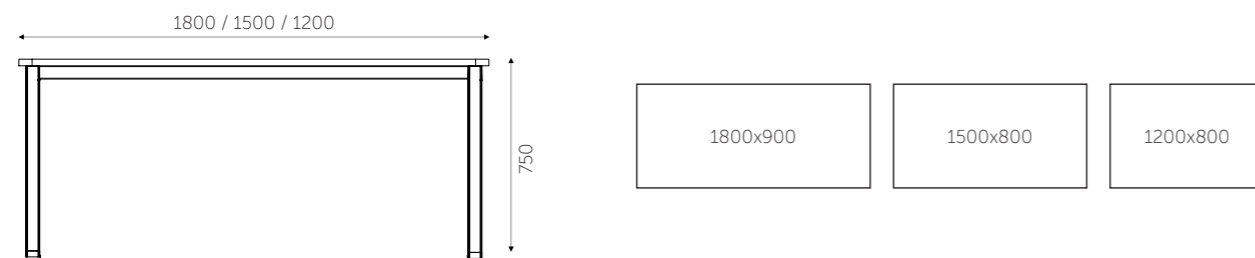

Boilo HDHMR Colours

- Ice Beech
- Everest White
- Gothic Grey

Table Top Colours

- Thansau Maple
- White

Metal Powder Coating Colours

- Moon Light Grey
- Ivory
- White
- Black
- Dark Grey
- Silver Grey