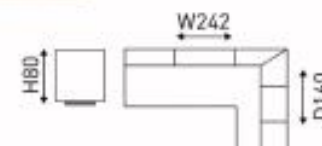

LONG BEACH

TD ST 900/645

**LEATHER
SOFAS**

UPPER EAST

SF 310 ss

SHADES 

CATANIA

ZL 3302