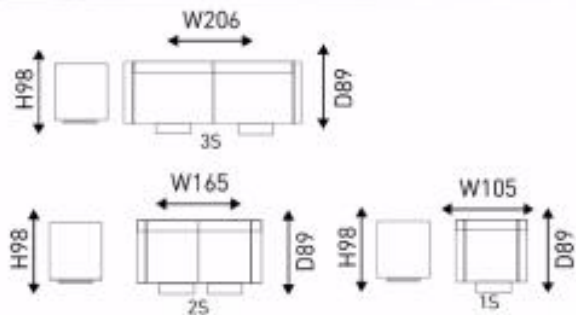

SWEDEN

REC 1171
SHADES