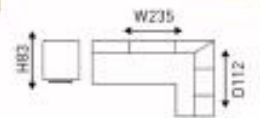

ZL 2626
SHADES 

CABO VERDE

FPH 2238L

SHADES 

COAST

ZL 3730

SHADES 

CHILE