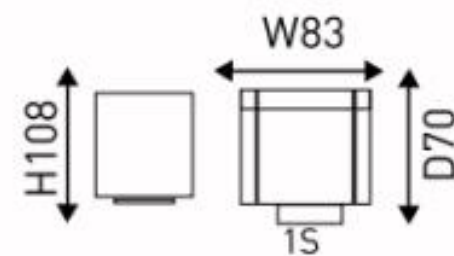

MILAN

2012 (RECLINER)
SHADES