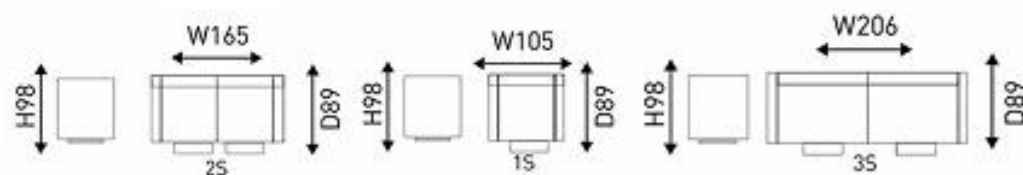

KOSOVO

REC 1167
SHADES