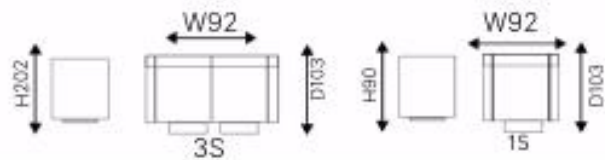

CALIFORNIA

Rec 1347
SHADES