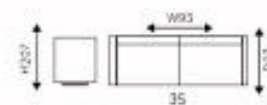

NO:6024
SHADES