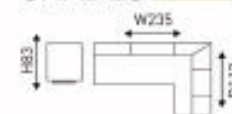

FPHERC1280LPP
SHADES