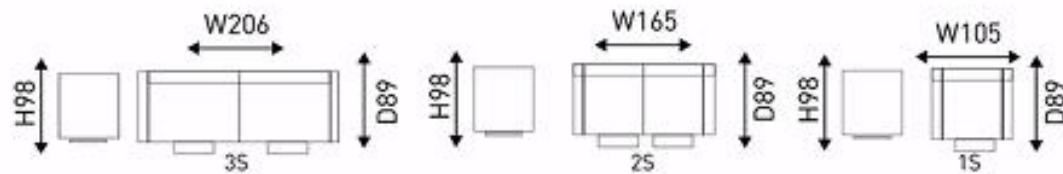

SAN MARINO

REC 1165

SHADES