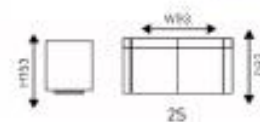

NO:6024
SHADES