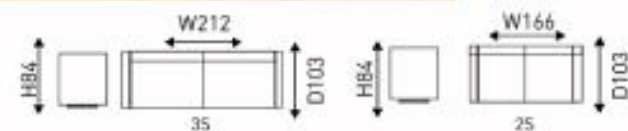

ZL 3302

SHADES