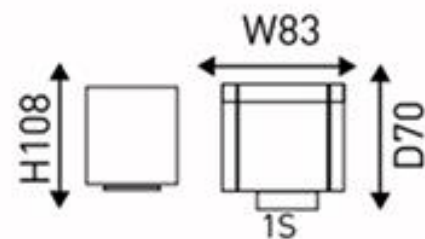

LFC 1043

CLOUD

LSG - 900
BEIGE- 800
SHADES

A photograph of a dining room set. The central piece is a large, rectangular wooden dining table with a natural wood finish. It is surrounded by eight light grey upholstered chairs with dark wood legs. On the table, there is a white tablecloth with a fringed edge, a small vase with greenery, a bowl of soup, and some white dishes. The background is a plain, light-colored wall, and the floor is made of light wood. A large black circle with white text is overlaid on the left side of the image.