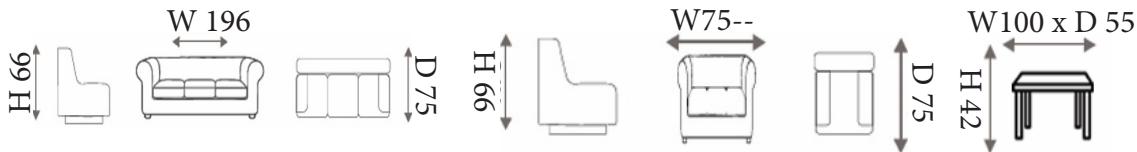

SF22102
SHADES

DIMENSIONS

ARC

Elegance and comfort in perfect harmony—relax and unwind in style.

SHADES

DIMENSIONS

LORENZO

Minimalist design with natural accents for a fresh look.

J5088

SHADES

DIMENSIONS

OUTDOOR

Featherlite[®]
Home & Outdoor

DINING
SETS

MATTEO

6 SEATER