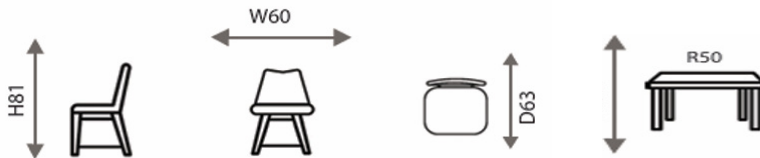

DIMENSIONS