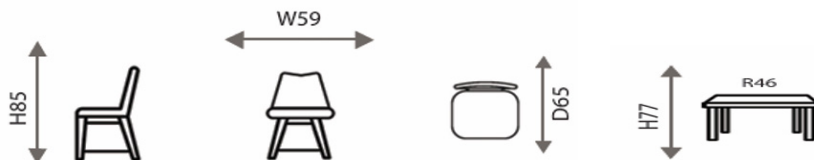

DIMENSIONS

IVY

Unwind in style and transform your balcony with our elegant seating set.

DS222301-C,
DS222301-TST

SHADES

DIMENSIONS

CHLOE

Sit back, relax, and elevate your outdoor space with our stylish balcony set.