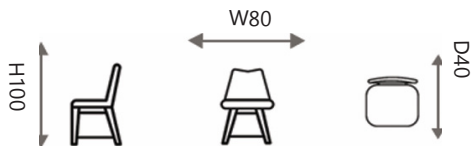

NT17312-C,
NS17105-ST
SHADES

DIMENSIONS

OUTDOOR
ACCENT
CHAIRS

Featherlite[®]
Home & Outdoor

ALEXANDRIA

Sit back, relax, and elevate your space with this stylish accent chair.

SHADES

DIMENSIONS