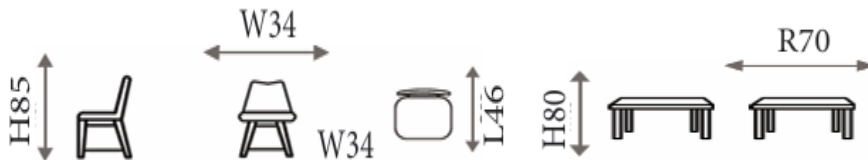

SHADES

DIMENSIONS