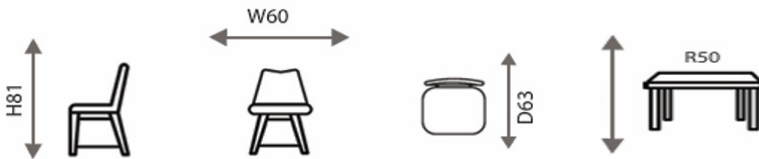

DS18410-C
15309-T
SHADES

DIMENSIONS

CHLOE

Sit back, relax, and elevate your outdoor space with our stylish dining set.

NT17312-C,
NS17105-ST
SHADES

DIMENSIONS

JAKUB

Jakub Dining Set—where timeless design meets everyday elegance.