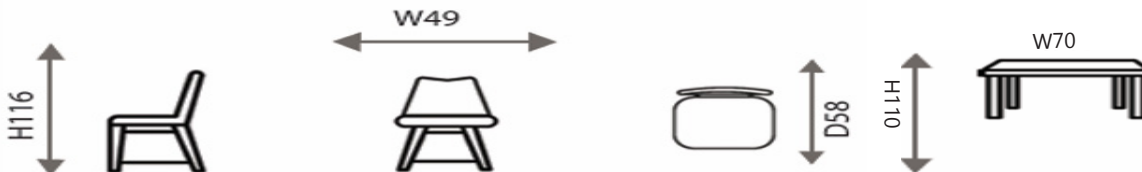

BAR SETS

Featherlite[®]
Home & Outdoor

ENZO

Sit in style and comfort – the perfect bar chair to elevate your space

NT18306 - HC
SHADES

DIMENSIONS

VINO

Experience the perfect blend of design and durability with our sleek and modern bar chair

J2207
SHADES

DIMENSIONS

NOIR

Upgrade your space with a stylish and comfortable bar chair designed for elegance and ease.

DS24304T
DS24308C
SHADES

DIMENSIONS

DIA70*109

H102