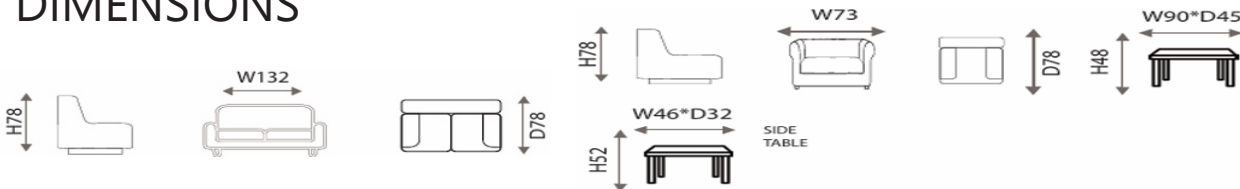

SF22102
SHADES

DIMENSIONS

ARC

Elegance and comfort in perfect harmony—relax and unwind in style.

SHADES

DIMENSIONS

LORENZO

Minimalist design with natural accents for a fresh look.

J5088

SHADES

DIMENSIONS

OUTDOOR

Featherlite[®]
Home & Outdoor

DINING
SETS

MATTEO

6 SEATER