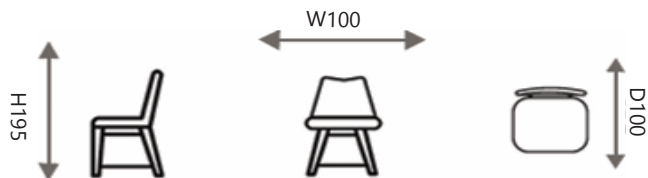

DS22205
SHADES

DIMENSIONS

SOPHIE

Elevate your garden or patio with a touch of sophistication.

Y9120
SHADES

DIMENSIONS

MARCO

Designed for those who seek style and serenity in their space.

Y9145

SHADES

DIMENSIONS

ROCHER

Bring comfort, elegance and warmth to your home and outdoor spaces.

SHADES

DIMENSIONS

OUTDOOR