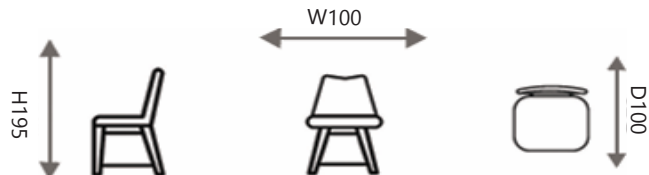

DS22205
SHADES

DIMENSIONS

SOPHIE

Elevate your garden or patio with a touch of sophistication.

Y9120
SHADES

DIMENSIONS

MARCO

Designed for those who seek style and serenity in their space.

Y9145

SHADES

DIMENSIONS

ROCHER

Bring comfort, elegance and warmth to your home and outdoor spaces.

SHADES

DIMENSIONS

OUTDOOR