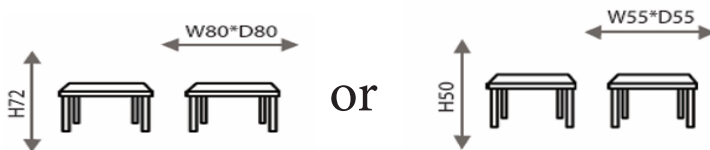

DIMENSIONS