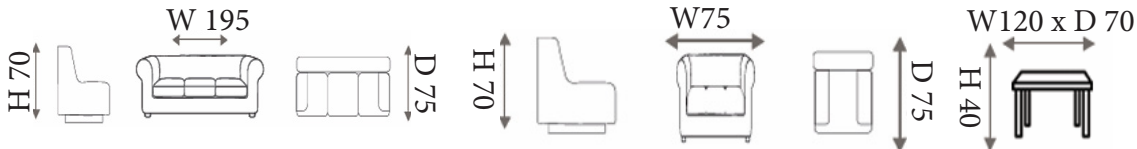

SHADES

DIMENSIONS

JILL

Sink into comfort, wrapped in timeless elegance.

HNP
SHADES

DIMENSIONS

JULIA

Spacious and inviting, perfect for gatherings and relaxation.

SF22102
SHADES

DIMENSIONS

ARC

Elegance and comfort in perfect harmony—relax and unwind in style.

SHADES

DIMENSIONS

LORENZO

Minimalist design with natural accents for a fresh look.