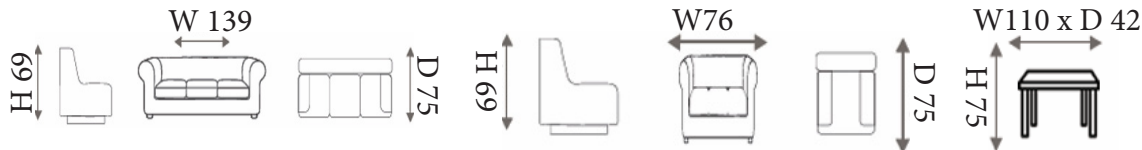

SHADES

DIMENSIONS

JILL

Sink into comfort, wrapped in timeless elegance.

HNP
SHADES

DIMENSIONS

JULIA

Spacious and inviting, perfect for gatherings and relaxation.

SF22102
SHADES

DIMENSIONS

ARC

Elegance and comfort in perfect harmony—relax and unwind in style.

SHADES

DIMENSIONS

LORENZO

Minimalist design with natural accents for a fresh look.